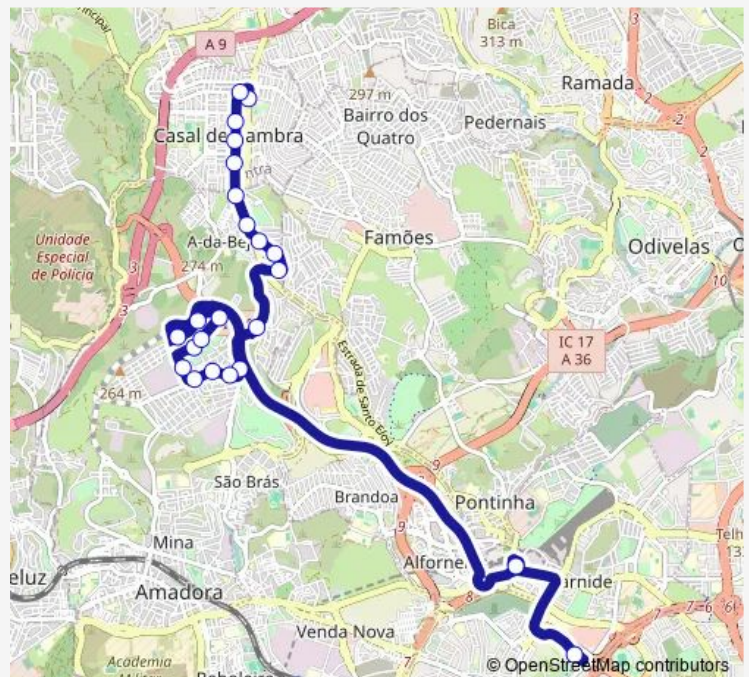

Wednesday 07:30-20:20

Thursday 07:30-20:20

Friday 07:30-20:20

Saturday 09:25-20:20

Sunday 10:00-20:20

Route info

Direction: Colégio Militar (Metro) P2

Stops: 21

Trip Duration: 0 hour 27 min

1719 — Casal de Cambra - Colégio Militar (Metro)

## Route info

Direction: Av Lisboa (Igreja)

Stops: 23

Trip Duration: 0 hour 22 min

1719 Bus time schedules and route maps are available in an offline PDF at [busmaps.com](https://busmaps.com). Use the [busmaps.com](https://busmaps.com) website to see live bus times, train schedule or subway schedule, and step-by-step directions for all public transit in Lisbon