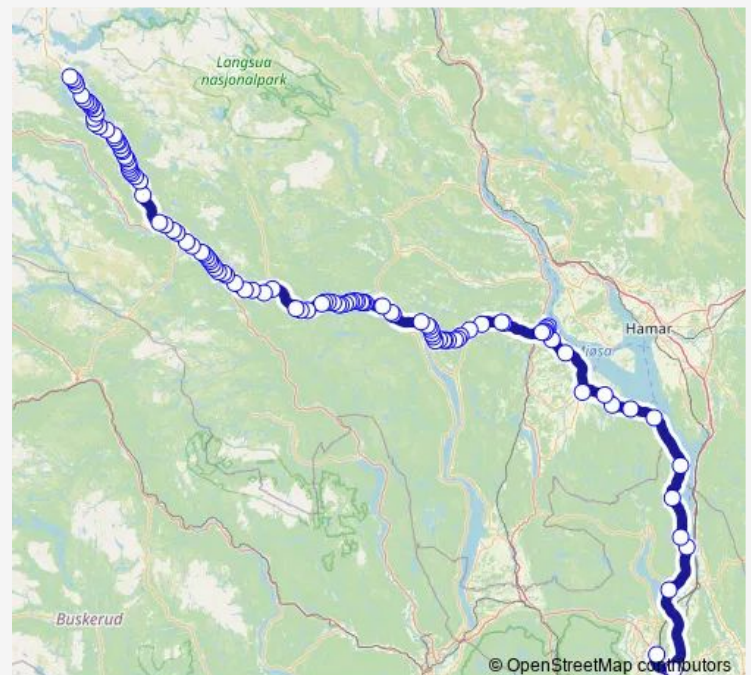

National Coach Service Nw163 Valdresekspressen

[Go to website](#)

Direction

Oslo lufthavn — Beitostølen

112 stops

[Open route schedule](#)

Oslo lufthavn

Gardermoen næringspark

Lokevegen

Nebbenes

Sanderud

Byrud

Feiring samvirkelag

Stubberud

Fjellhaug

Totenviken skole Totenvegen

Skreia

Bilitt

Lena skystasjon

Nordlia handel

Bondelia

Gjøvik skystasjon

Øvre Torvgate

Ntnu i Gjøvik

Fagskolen Innlandet Kallerud

Kallerud

Tobru snuplass Fagernesvegen

Route schedule

Oslo lufthavn — Beitostølen

Monday 17:00

Tuesday —

Wednesday —

Thursday 17:00

Friday 17:00

Saturday —

Sunday 17:00

Route info

Direction: Oslo lufthavn

Stops: 112

Trip Duration: 4 hour 2 min

Nw163 — Valdresekspressen

BusMaps