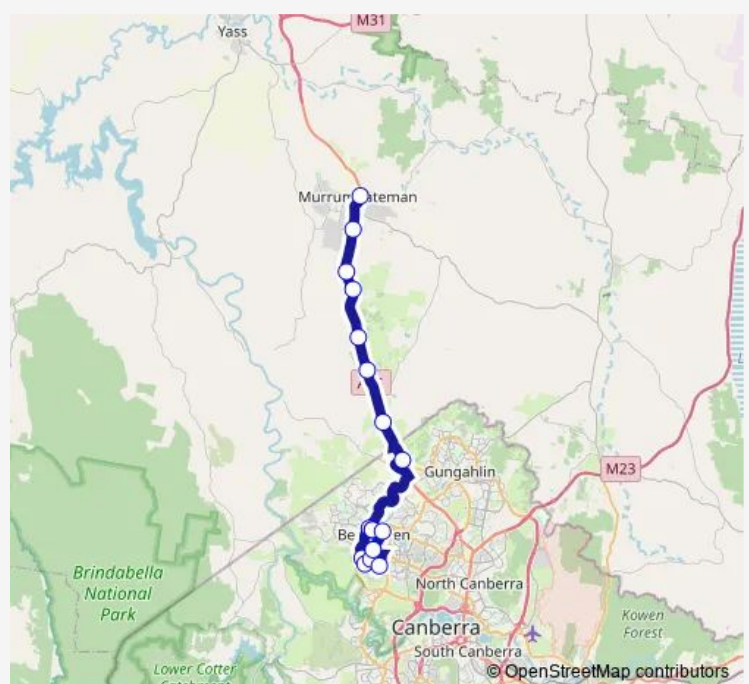

Friday 07:27

Saturday —

Sunday —

Route info

Direction: Jones Park Rest Area, Barton Hwy

Stops: 17

Trip Duration: 1 hour 18 min

S194 — Murrumbateman to Canberra Montessori via Hall Interchange (Penguin Service)