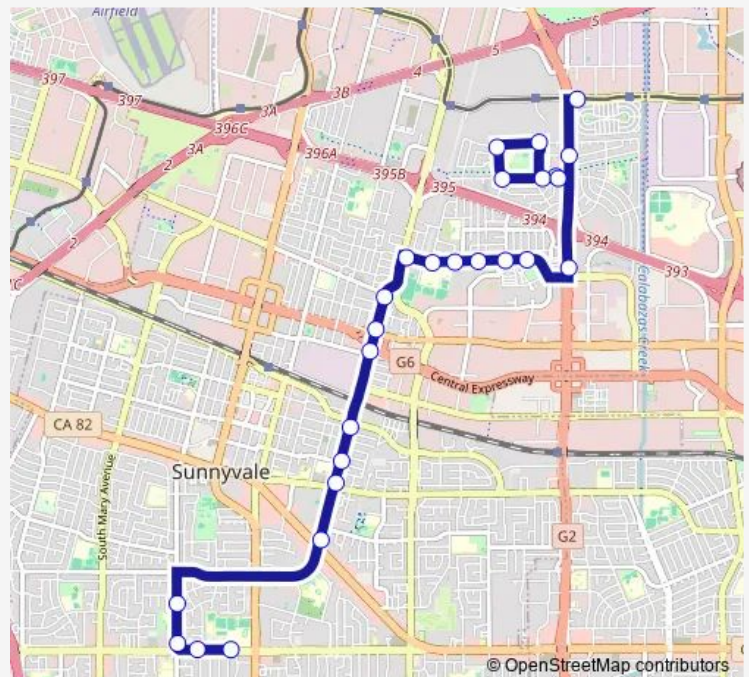

Duane & San Juan

Duane & San Luisito

Duane & Santa Paula

Duane & San Rafael

Duane & San Simeon

Lawrence & Oakmead

Lakehaven & Lawrence

Lakebird & Silverlake

Saturday —

Sunday —

Route info

Direction: Fremont & Sydney

Stops: 26

Trip Duration: 0 hour 34 min

School 255 — Fremont HS - Lawrence & Tasman

Lakehaven & Meadowlake

Lakehaven & Silverlake

Lakehaven & Lawrence

Lawrence & Sandia

Tasman & Lawrence

Direction

Lawrence & Tasman — Sunnyvale-Saratoga & Fremont

23 stops

[Open route schedule](#)

Route info

Direction: Lawrence & Tasman

Stops: 23

Trip Duration: 0 hour 28 min

School 255 Bus time schedules and route maps are available in an offline PDF at busmaps.com. Use the busmaps.com website to see live bus times, train schedule or subway schedule, and step-by-step directions for all public transit in San Jose