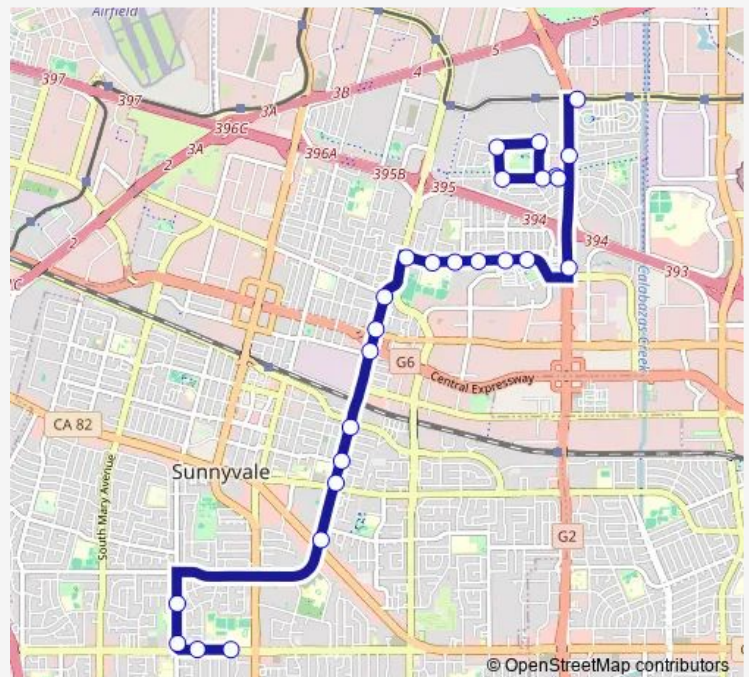

### Direction

Fremont & Sydney — Tasman & Lawrence

26 stops

[Open route schedule](#)

- Fremont & Sydney
- Fremont & Cordilleras
- Hollenbeck & Fremont
- Hollenbeck & Torrington
- Fair Oaks & El Camino
- Fair Oaks & Old San Francisco
- Fair Oaks & Olive
- Fair Oaks & Evelyn
- Fair Oaks & California
- Fair Oaks & Arques
- Fair Oaks & Maude
- Duane & Fair Oaks
- Duane & San Juan
- Duane & San Luisito
- Duane & Santa Paula
- Duane & San Rafael
- Duane & San Simeon
- Lawrence & Oakmead
- Lakehaven & Lawrence
- Lakebird & Silverlake
- Meadowlake & Lakechime

### Route info

Direction: Fremont & Sydney

Stops: 26

Trip Duration: 0 hour 35 min

School 255 — Fremont HS - Lawrence & Tasman

Lakehaven & Meadowlake

Lakehaven & Silverlake

Lakehaven & Lawrence

Lawrence & Sandia

Tasman & Lawrence

**Direction**

Lawrence &amp; Tasman — Sunnyvale-Saratoga &amp; Fremont

23 stops

[Open route schedule](#)

Lawrence &amp; Tasman

Lakebird &amp; Lawrence

## Route schedule

Lawrence &amp; Tasman — Sunnyvale-Saratoga &amp; Fremont

Monday 07:38

Tuesday 07:38

Wednesday 07:38

Thursday 07:38

Friday 07:38

Saturday —