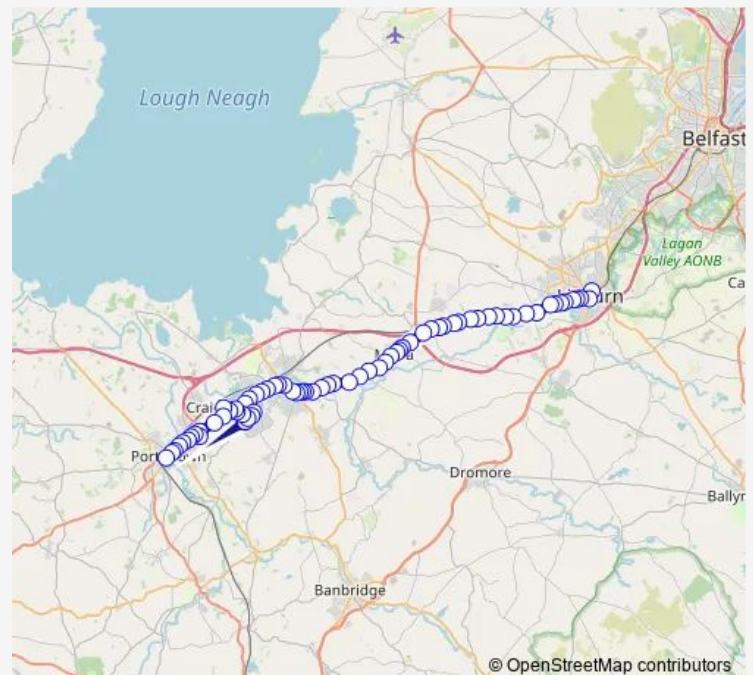

### Direction

High Street Stop A — Market Street Stop C

30 stops

[Open route schedule](#)

High Street Stop A

124-132 Bridge Street

James Street

Grantham Park

### Route schedule

High Street Stop A — Market Street Stop C

Monday 21:05

Tuesday 21:05

Wednesday 21:05

Thursday 21:05

Friday 21:05

Saturday —

### Route info

Direction: High Street Stop A

Stops: 30

Trip Duration: 0 hour 30 min

51a — Portadown - Lurgan - Lisburn

Brownlow College

Rowan Manor

Pinebank

Gilpinstown Road

Centrepoint

Portadown Road Subway

Hill Street

Edward Street

Market Street Stop C