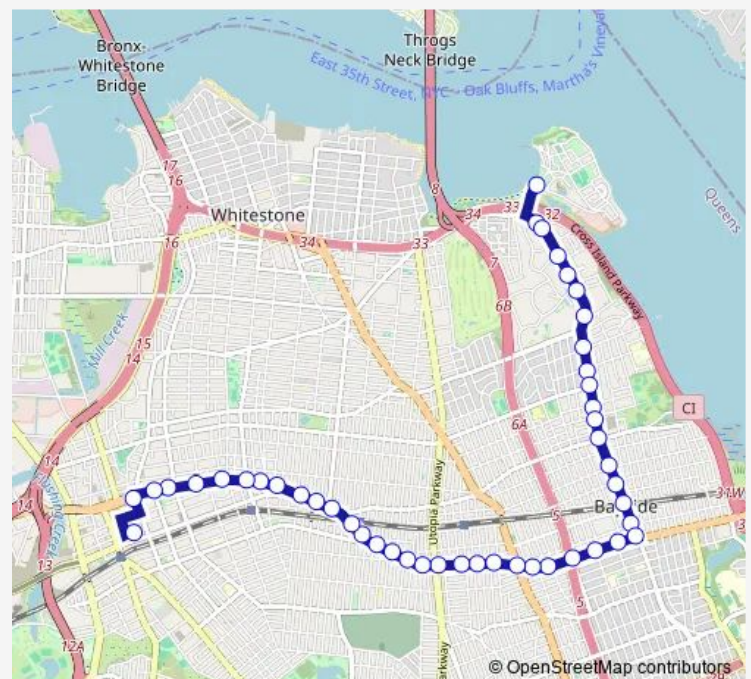

Northern Blvd/Bowne St

Northern Blvd/Parsons Blvd

Northern Blvd/147 St

Northern Blvd/149 St

Northern Blvd/150 St

Northern Blvd/Murray St

Northern Blvd/154 St

Northern Blvd/Roosevelt Av

Northern Blvd/157 St

Northern Blvd/159 St

Northern Blvd/163 St

Northern Blvd/166 St

Northern Blvd/168 St

Northern Blvd/171 St

Northern Blvd/Auburndale Ln

Northern Blvd/Utopia Pkwy

Northern Blvd/190 St

Northern Blvd/192 St

Northern Blvd/194 St

Route schedule

39 AV /138 St — Totten AV/Cross Island Pkwy

Monday	04:40-01:57 ⁺¹
Tuesday	04:40-01:57 ⁺¹
Wednesday	04:40-01:57 ⁺¹
Thursday	04:40-01:57 ⁺¹
Friday	04:40-01:57 ⁺¹
Saturday	05:10-02:03 ⁺¹
Sunday	05:10-02:00 ⁺¹

Route info

Direction: 39 AV /138 St

Stops: 47

Trip Duration: 0 hour 30 min

Q13 — Fort Totten - Flushing

Northern Blvd/196 St

Northern Blvd/Francis Lewis Blvd

Northern Blvd/202 St