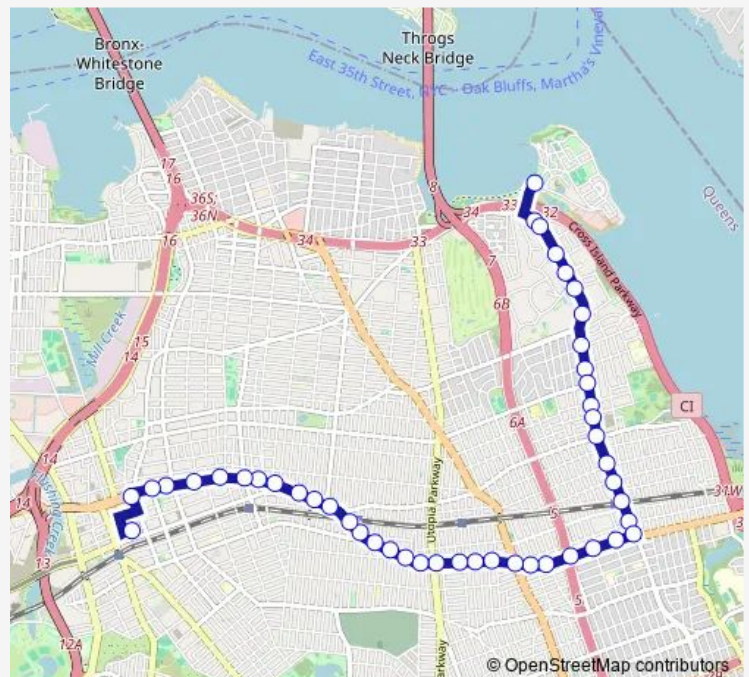

Northern Blvd/Bowne St

Northern Blvd/Parsons Blvd

Northern Blvd/147 St

Northern Blvd/149 St

Northern Blvd/150 St

Northern Blvd/Murray St

Northern Blvd/154 St

Northern Blvd/Roosevelt Av

Northern Blvd/157 St

Northern Blvd/159 St

Northern Blvd/163 St

Northern Blvd/166 St

Northern Blvd/168 St

Northern Blvd/171 St

Northern Blvd/Auburndale Ln

Northern Blvd/Utopia Pkwy

Northern Blvd/190 St

Northern Blvd/192 St

Northern Blvd/194 St

Route schedule

39 AV /138 St — Totten AV/Cross Island Pkwy

Monday	04:40-01:57 ⁺¹
Tuesday	04:40-01:57 ⁺¹
Wednesday	04:40-01:57 ⁺¹
Thursday	04:40-01:57 ⁺¹
Friday	04:40-01:57 ⁺¹
Saturday	05:10-02:03 ⁺¹
Sunday	05:10-02:00 ⁺¹

Route info

Direction: 39 AV /138 St

Stops: 47

Trip Duration: 0 hour 48 min

Q13 — Fort Totten - Flushing

Northern Blvd/196 St

Northern Blvd/Francis Lewis Blvd

Northern Blvd/202 St