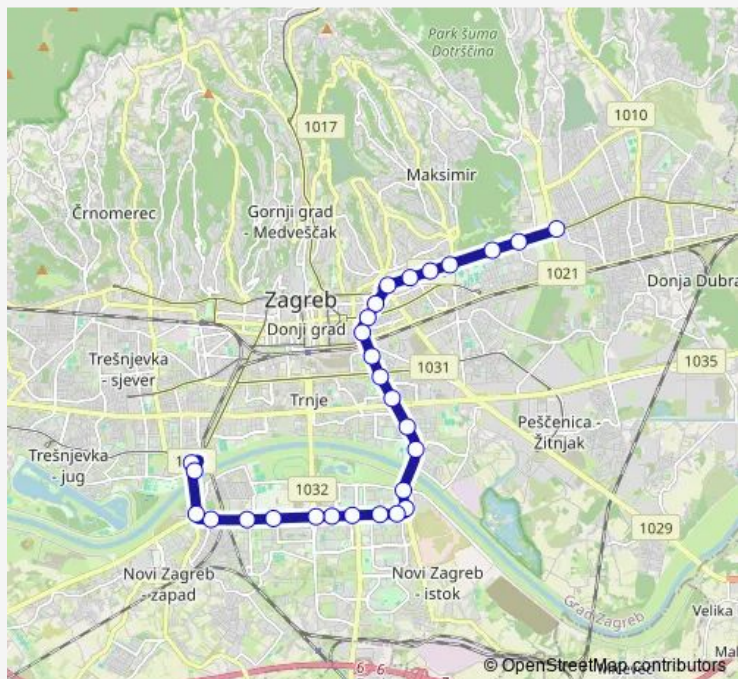

Autobusni kol.

Držićeva

Slavonska

Folnegovićevo

Borovje

Most mladosti

Zaprude

Zaprude

Utrina

Središće

Sopot

Route schedule

Dubrava — Arena Zagreb

Monday	—
Tuesday	—
Wednesday	03:57-23:26
Thursday	—
Friday	03:57-23:20
Saturday	—
Sunday	04:53-23:22

Route info

Direction: Dubrava

Stops: 26

Trip Duration: 0 hour 41 min

7 — Savski most-Dubrava

Muzej suv.umjetnosti

Velesajam

Trnsko

Savski gaj

Arena Zagreb

Direction

Dubrava — Savski most

28 stops

[Open route schedule](#)

Dubrava

Ravnice

Hondlova

Park Maksimir