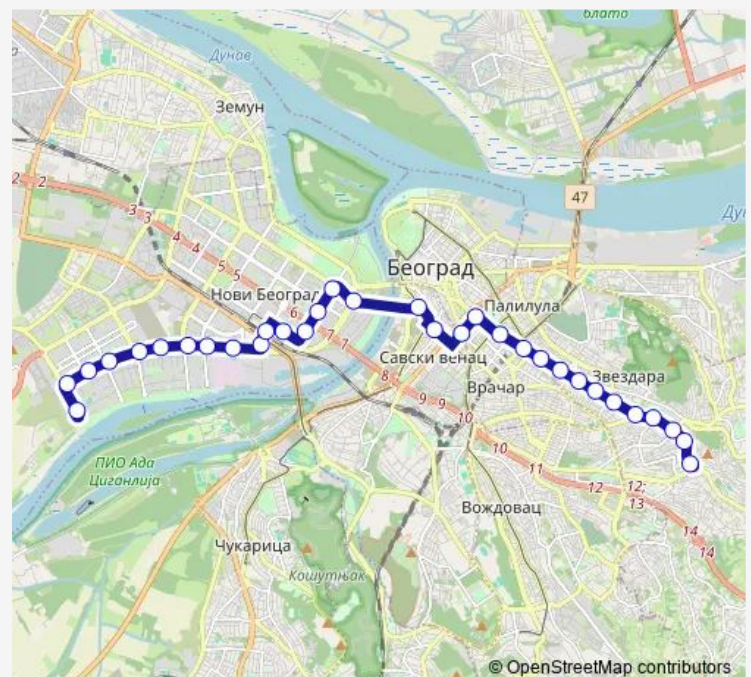

Thursday 04:00-23:35

Friday 04:00-23:35

Saturday 04:00-23:35

Sunday 04:00-23:35

Route info

Direction: Blok 45

Stops: 32

Trip Duration: 1 hour 5 min

Saturday 04:00-23:30

Sunday 04:00-23:30

Route info

Direction: Ustanička

Stops: 32

Trip Duration: 1 hour 9 min

Omladinskih Brigada

Blok 70