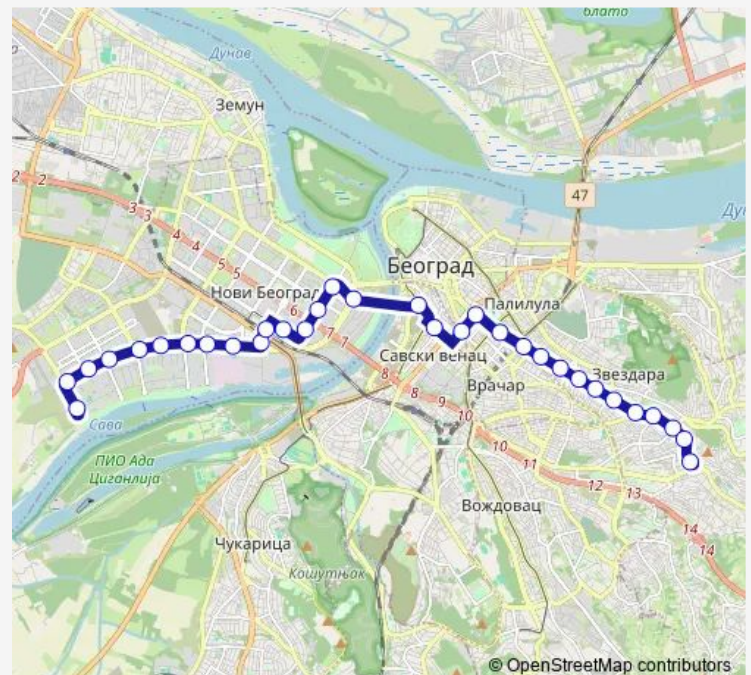

Thursday 04:00-23:35

Friday 04:00-23:35

Saturday 04:00-23:35

Sunday 04:00-23:35

Route info

Direction: Blok 45

Stops: 32

Trip Duration: 1 hour 3 min

7 — Ustanička - Blok 45

BusMaps

Vukov Spomenik /Bul.Kralja Aleksa./

Go Zvezdara

Pijaca Đeram

Pop Stojanova

Lion

Batutova

Friday 04:00-23:30

Saturday 04:00-23:30

Sunday 04:00-23:30

Route info

Direction: Ustanička

Stops: 32

Trip Duration: 1 hour 11 min

Omladinskih Brigada