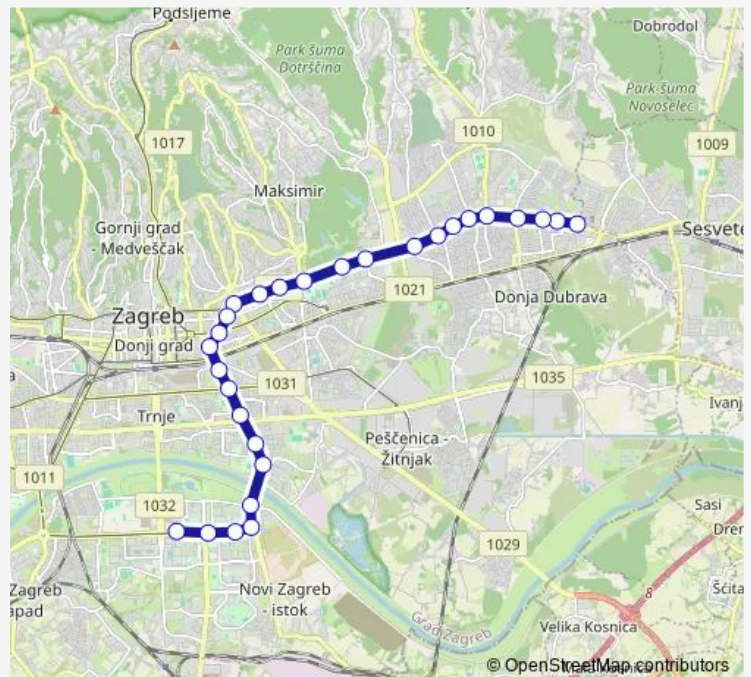

Tram 7 Sopot -Dubec

[Go to website](#)

Direction

Sopot — Mandlova

19 stops

[Open route schedule](#)

- Sopot
- Središće
- Utrina
- Zaprude
- Most mladosti
- Borovje
- Folnegovićevo
- Slavonska
- Držićeva
- Autobusni kol.
- Trg P. Krešimira
- Šubićeva
- Tržnica Kvatrić
- Mašićeva
- Jordanovac
- Bukovačka
- Hondlova
- Ravnice
- Mandlova

Direction: Sopot

Stops: 19

Trip Duration: 0 hour 36 min

7 — Sopot -Dubec

Direction

Dubec — Sopot

28 stops

[Open route schedule](#)

Direction: Dubec

Stops: 28

Trip Duration: 0 hour 52 min

Utrina

Središće

Sopot

Direction

Sopot — Dubec

Thursday 04:25-23:38

Friday 04:25-23:38

Saturday 04:23-23:35

Sunday 05:28-23:32

Route info

Direction: Sopot

Stops: 27

Trip Duration: 0 hour 50 min