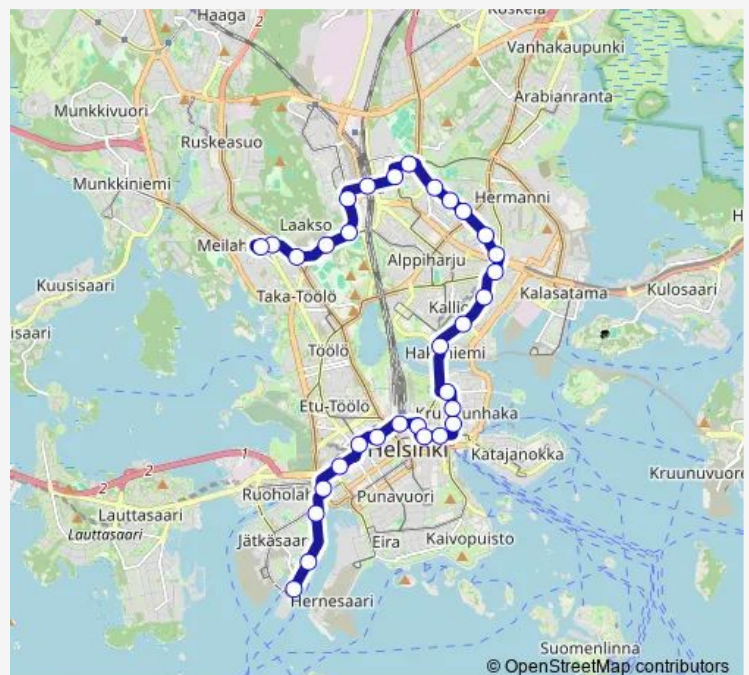

### Route schedule

Länsiterm. T2 — Meilahden sairaala

Monday	06:12-00:43 <sup>+1</sup>
Tuesday	06:36-22:10
Wednesday	05:48-23:22
Thursday	05:35-00:01 <sup>+1</sup>
Friday	05:32-00:46 <sup>+1</sup>
Saturday	05:50-00:24 <sup>+1</sup>
Sunday	06:35-00:36 <sup>+1</sup>

### Route info

Direction: Länsiterm. T2

Stops: 32

Trip Duration: 0 hour 45 min

7 — Länsiterm. - Kruununuhaka - Sörn. (M) - Pasila - Meilahden s.

Rautalammintie

Mäkelänrinne

Velodromi