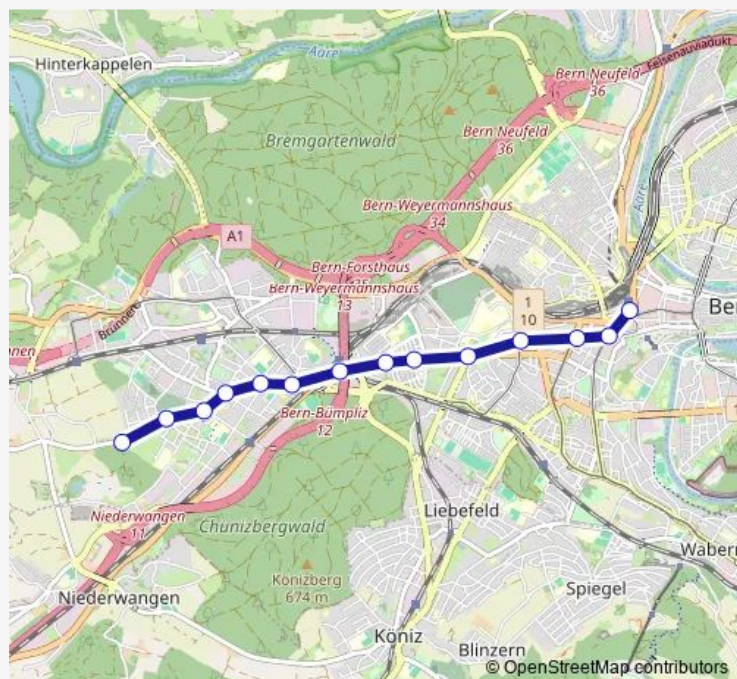

Bern, Hirschengraben

Bern, Bahnhof

Route schedule

Bern, Bümpliz — Bern, Bahnhof

Monday	17:59-00:19 ⁺¹
Tuesday	17:59-00:19 ⁺¹
Wednesday	17:59-00:19 ⁺¹
Thursday	17:59-00:19 ⁺¹
Friday	17:59-01:18 ⁺¹
Saturday	24:43-01:17 ⁺¹
Sunday	24:18 ⁺¹

Route info

Direction: Bern, Bümpliz

Stops: 14

Trip Duration: 0 hour 18 min

Direction

Bern, Bümpliz — Bern, Bahnhof

14 stops

[Open route schedule](#)

Wednesday 05:11-06:16

Thursday 05:11-06:16

Friday 05:11-06:16

Saturday 05:45-07:17

Sunday —

Route info

Direction: Bern, Bärenplatz

Stops: 15

Direction: Bern, Bärenplatz

Stops: 15

Trip Duration: 0 hour 19 min

7 Tram time schedules and route maps are available in an offline PDF at busmaps.com. Use the busmaps.com website to see live bus times, train schedule or subway schedule, and step-by-step directions for all public transit in Bern