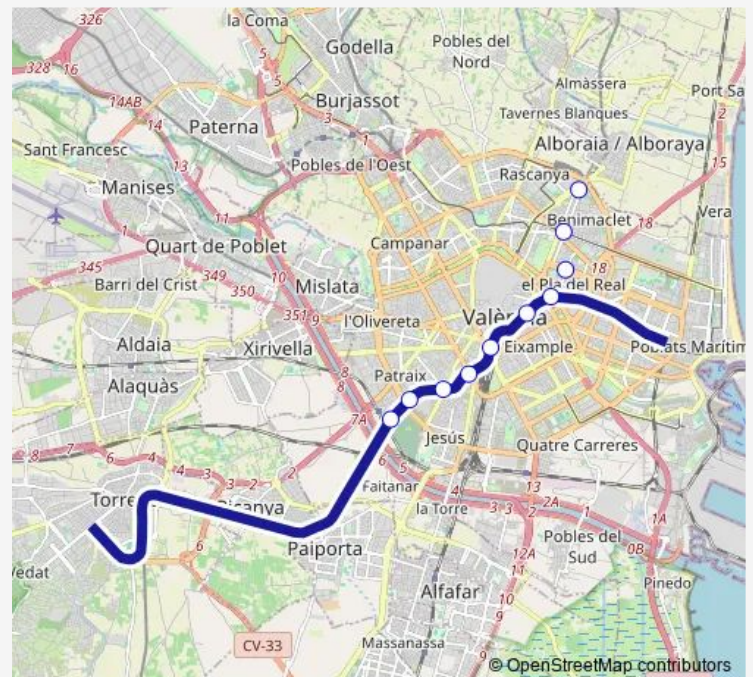

### Direction

Machado — Sant Isidre

10 stops

[Open route schedule](#)

Machado

Benimaclet

Facultats - Manuel Broseta

Alameda

### Route schedule

Machado — Sant Isidre

Monday 04:51-06:11

Tuesday 04:51-06:11

Wednesday 04:51-06:11

Thursday 04:51-06:11

Friday 04:51-06:11

Saturday 04:51-06:11

### Route info

Direction: Machado

Stops: 10

Trip Duration: 0 hour 17 min

7 — 7 - Bailén - Machado

**Direction**

Sant Isidre — Machado

10 stops

## Route schedule

Sant Isidre — Machado

Monday 22:18-23:31

Tuesday 22:18-23:31

Wednesday 22:18-23:31

Thursday 22:18-23:31

Friday 22:18-23:31

Saturday 22:18-23:31