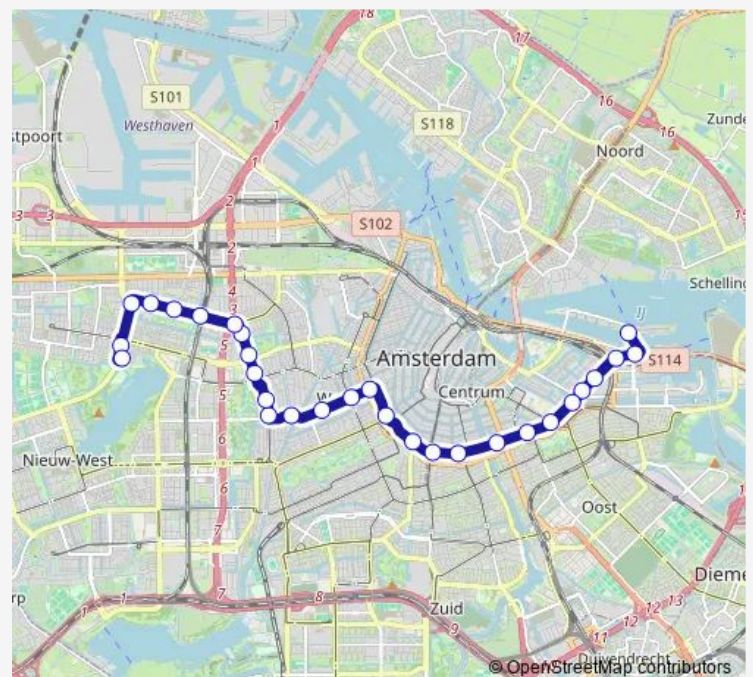

Amsterdam, W. Schoutenstraat

Amsterdam, Mercatorplein

Amsterdam, Jan van Galenstraat

Route schedule

Amsterdam, Azartplein — Amsterdam, Sloterpark

Monday 05:42-00:05⁺¹

Tuesday 05:42-00:05⁺¹

Wednesday 05:42-00:05⁺¹

Thursday 05:42-00:05⁺¹

Friday 05:42-00:05⁺¹

Saturday 06:13-00:02⁺¹

Sunday 07:00-00:02⁺¹

Route info

Direction: Amsterdam, Azartplein

Stops: 29

Trip Duration: 0 hour 44 min

Amsterdam, Burg. Roellstraat

Amsterdam, Sloterpark

Direction

Amsterdam, Sloterpark — Amsterdam, Azartplein

28 stops

[Open route schedule](#)

Amsterdam, Sloterpark

Amsterdam, Burg. Roellstraat