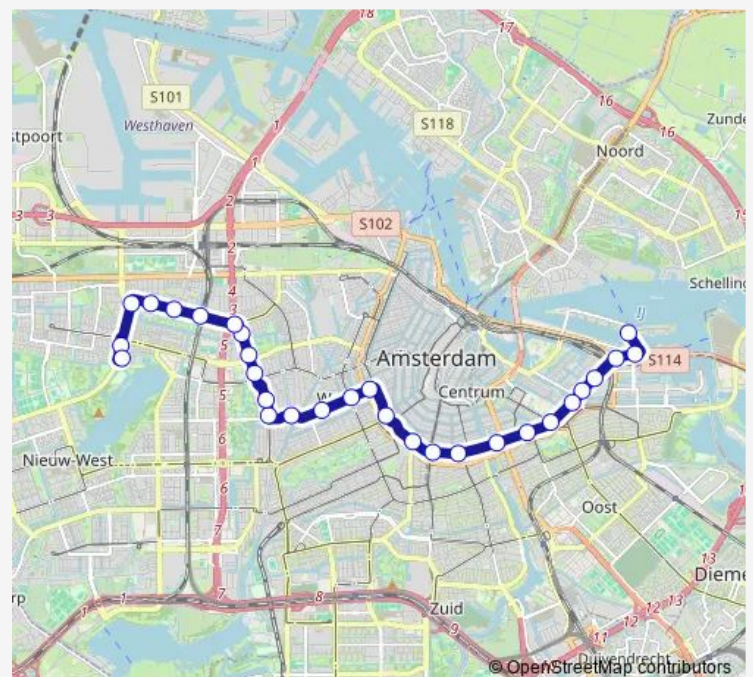

Amsterdam, W. Schoutenstraat

Amsterdam, Mercatorplein

Amsterdam, Jan van Galenstraat

Route schedule

Amsterdam, Azartplein — Amsterdam, Sloterpark

Monday 05:42-00:05⁺¹

Tuesday 05:42-00:05⁺¹

Wednesday 05:42-00:05⁺¹

Thursday 05:42-00:05⁺¹

Friday 05:42-00:05⁺¹

Saturday 06:13-00:02⁺¹

Sunday 07:00-00:02⁺¹

Route info

Direction: Amsterdam, Azartplein

Stops: 29

Trip Duration: 0 hour 44 min

Amsterdam, Burg. Roellstraat

Amsterdam, Sloterpark

Direction

Amsterdam, Sloterpark — Amsterdam, Azartplein

28 stops

[Open route schedule](#)

Amsterdam, Sloterpark

Amsterdam, Burg. Roellstraat