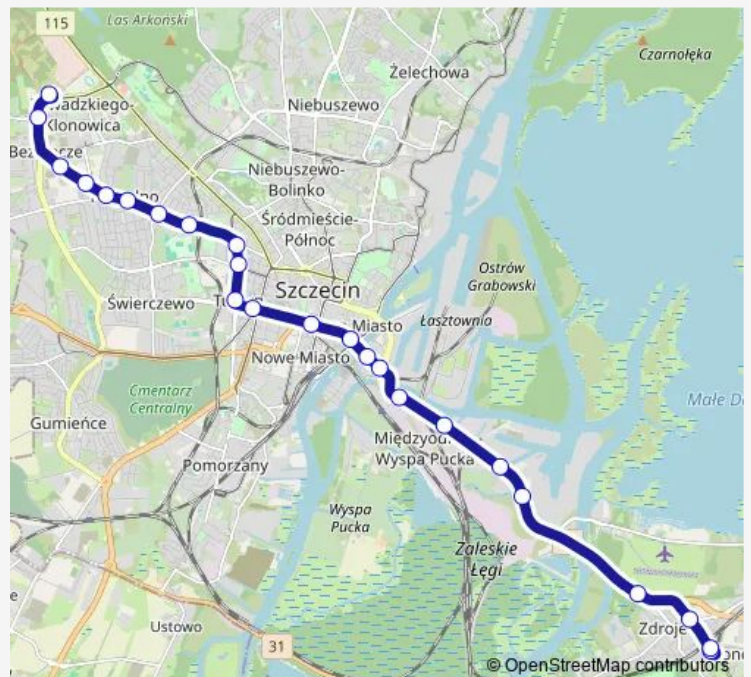

Tram 7 Turkusowa - Osiedle Zawadzkiego

[Go to website](#)

**Direction**

undefined — undefined

0 stops

[Open route schedule](#)

Route schedule

undefined — undefined

Monday 04:22-04:46

Tuesday 04:22-04:46

Wednesday 04:22-04:46

Thursday 04:22-04:46

Friday 04:22-04:46

Saturday 04:21-07:18

Sunday 04:21-04:37

Route info

Direction:

Stops: 0

Trip Duration: – min

7 — Turkusowa - Osiedle Zawadzkiego