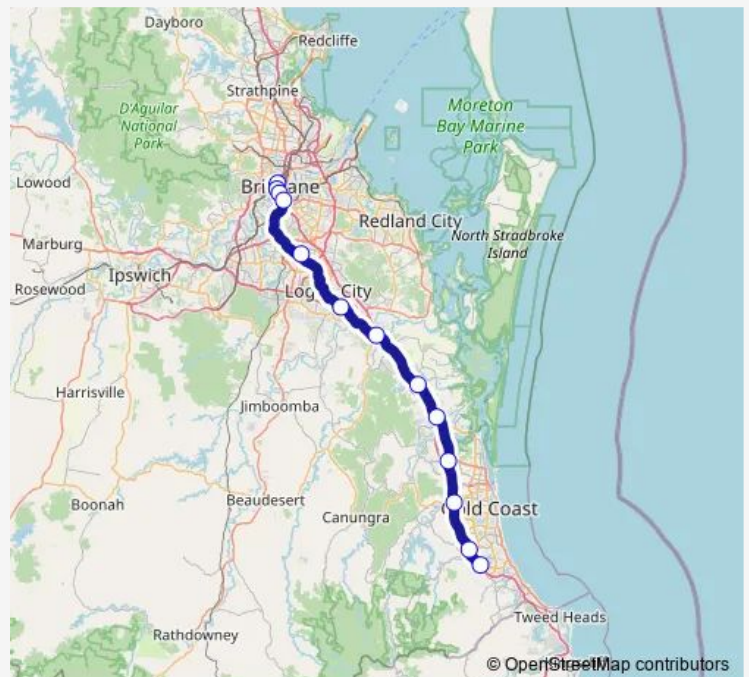

Rail BRVL Brisbane City - Varsity Lakes line

[Go to website](#)

Direction

Roma Street station, platform 7 — Varsity Lakes station, platform 2

13 stops

[Open route schedule](#)

Roma Street station, platform 7

Coomera station, platform 1

Helensvale station, platform 1

Nerang station, platform 1

Robina station, platform 1

Varsity Lakes station, platform 2

Route schedule

Roma Street station, platform 7 — Varsity Lakes station, platform 2

Monday —

Tuesday —

Wednesday —

Thursday —

Friday —

Saturday 05:32

Sunday —

Route info

Direction: Roma Street station, platform 7

Stops: 13

Trip Duration: 1 hour 20 min

BRVL — Brisbane City - Varsity Lakes line

Direction

Roma Street station, platform 6 — Varsity Lakes station, platform 2

13 stops