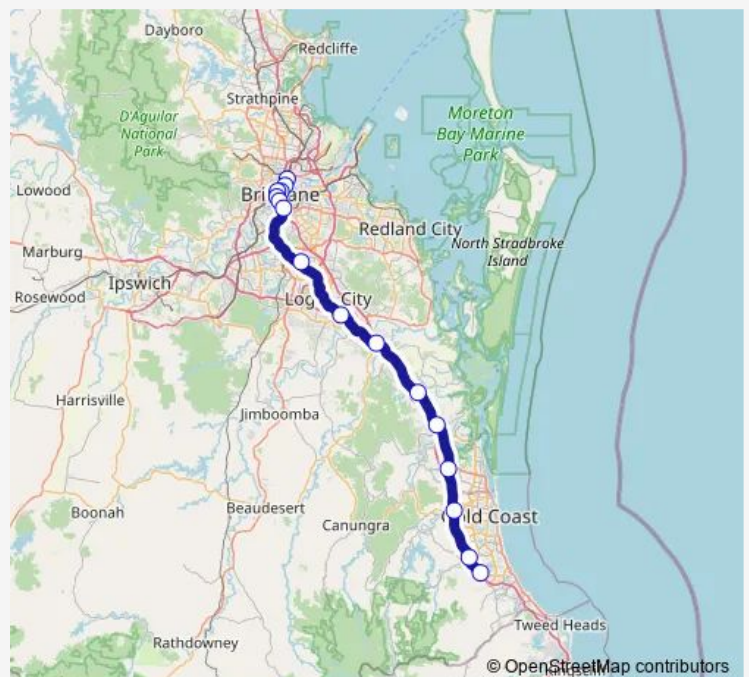

Loganlea station, platform 1

Beenleigh station, platform 1

Ormeau station, platform 1

Coomera station, platform 1

Helensvale station, platform 1

Nerang station, platform 1

Robina station, platform 1

Varsity Lakes station, platform 1

Route schedule

Bowen Hills station, platform 1 — Varsity Lakes station, platform 1

Monday 04:23-18:23

Tuesday 04:23-18:23

Wednesday 04:23-18:23

Thursday 04:23-18:23

Friday —

Saturday —

Sunday —

Route info

Direction: Bowen Hills station, platform 1

Stops: 16

Trip Duration: 1 hour 29 min

BRVL — Brisbane City - Varsity Lakes line

Direction

Bowen Hills station, platform 1 — Varsity Lakes station, platform 2

16 stops

[Open route schedule](#)

Bowen Hills station, platform 1

Fortitude Valley station, platform 1

Central station, platform 2

Roma Street station, platform 4

South Brisbane station, platform 1

South Bank station, platform 1