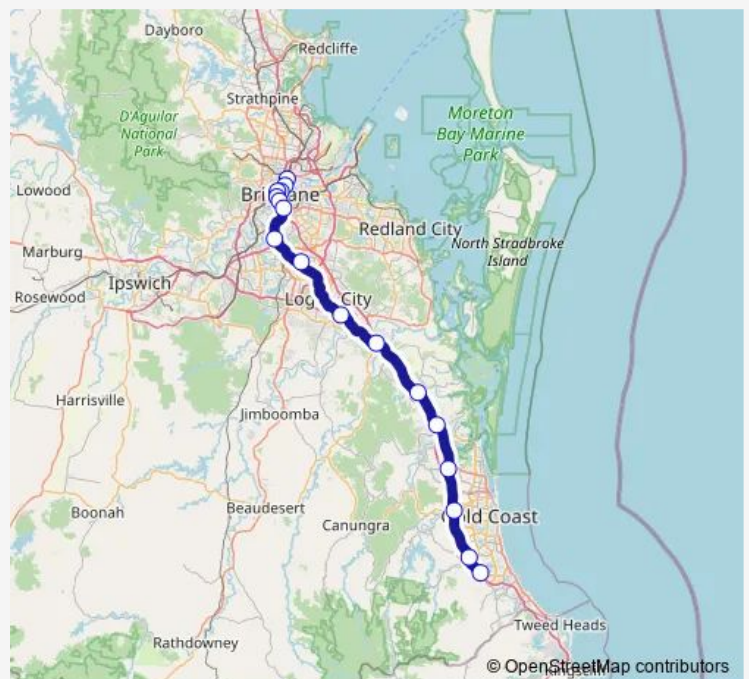

Loganlea station, platform 1

Beenleigh station, platform 1

Ormeau station, platform 1

Coomera station, platform 1

Helensvale station, platform 1

Nerang station, platform 1

Robina station, platform 1

Varsity Lakes station, platform 2

Route schedule

Bowen Hills station, platform 1 — Varsity Lakes station, platform 2

Monday —

Tuesday —

Wednesday —

Thursday —

Friday —

Saturday 20:53-00:23⁺¹

Sunday 20:53-22:53

Route info

Direction: Bowen Hills station, platform 1

Stops: 17

Trip Duration: 1 hour 29 min

BRVL — Brisbane City - Varsity Lakes

Direction

Bowen Hills station, platform 1 — Varsity Lakes station, platform 2

17 stops

[Open route schedule](#)

Bowen Hills station, platform 1

Fortitude Valley station, platform 1

Central station, platform 2

Roma Street station, platform 4

South Brisbane station, platform 1

South Bank station, platform 1