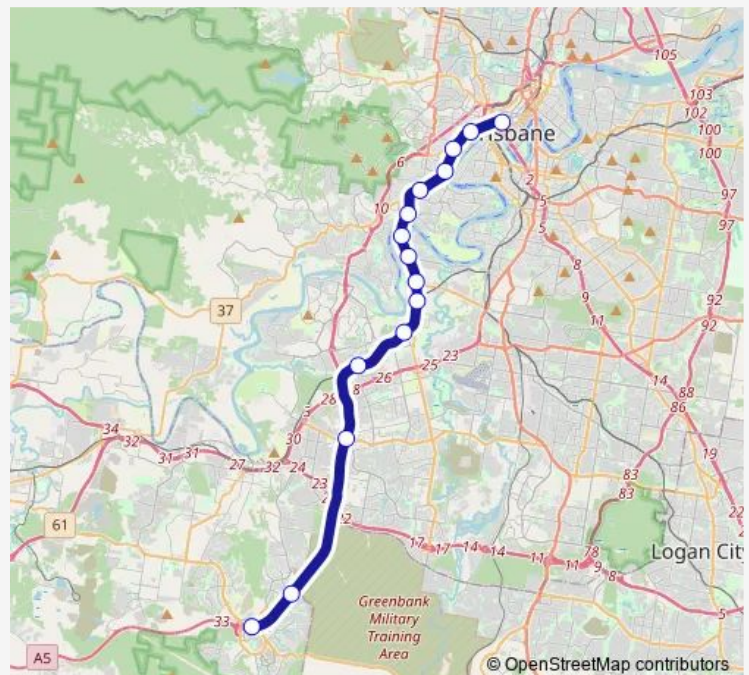

Toowong station, platform 1

Taringa station, platform 1

Indooroopilly station, platform 1

Chelmer station, platform 1

Graceville station, platform 1

Sherwood station, platform 1

Corinda station, platform 2

Oxley station, platform 1

Darra station, platform 1

Richlands station, platform 1

Springfield station, platform 1

Springfield Central station, platform 2

### Route schedule

Roma Street station, platform 9 — Springfield Central station, platform 2

Monday —

Tuesday —

Wednesday 08:15

Thursday 08:15

Friday 13:45-18:00

Saturday —

### Route info

Direction: Roma Street station, platform 9

Stops: 15

Trip Duration: 0 hour 41 min

BRSP — Brisbane City - Springfield line