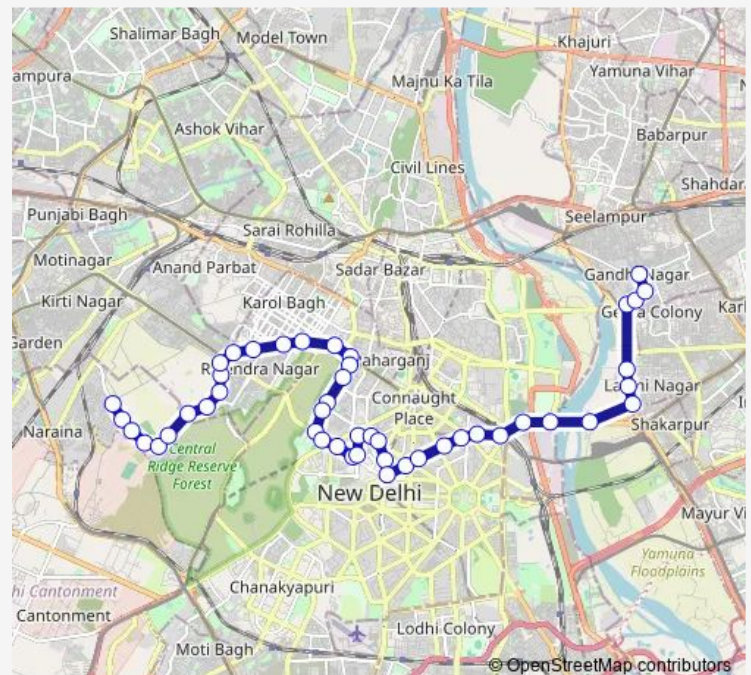

Thursday 07:34-21:34

Friday 07:34-21:34

Saturday 07:34-21:34

Sunday 07:34-21:34

Route info

Direction: Inder Puri JJ Colony

Stops: 47

Trip Duration: 1 hour 24 min