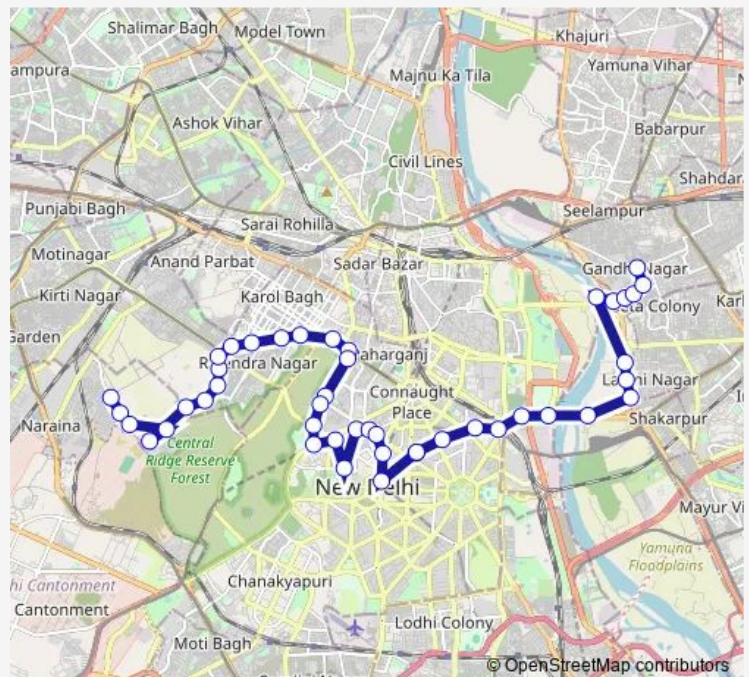

### Route schedule

Inder Puri JJ Colony — Jheel Terminal

Monday 05:00-22:50

Tuesday 05:00-22:50

Wednesday 05:00-22:50

Thursday 05:00-22:50

Friday 05:00-22:50

Saturday 05:00-22:50

### Route info

Direction: Inder Puri JJ Colony

Stops: 45

Trip Duration: 1 hour 36 min

■ 310up

BusMaps

Talkatora Road

Kendriya Terminal (Church Road)