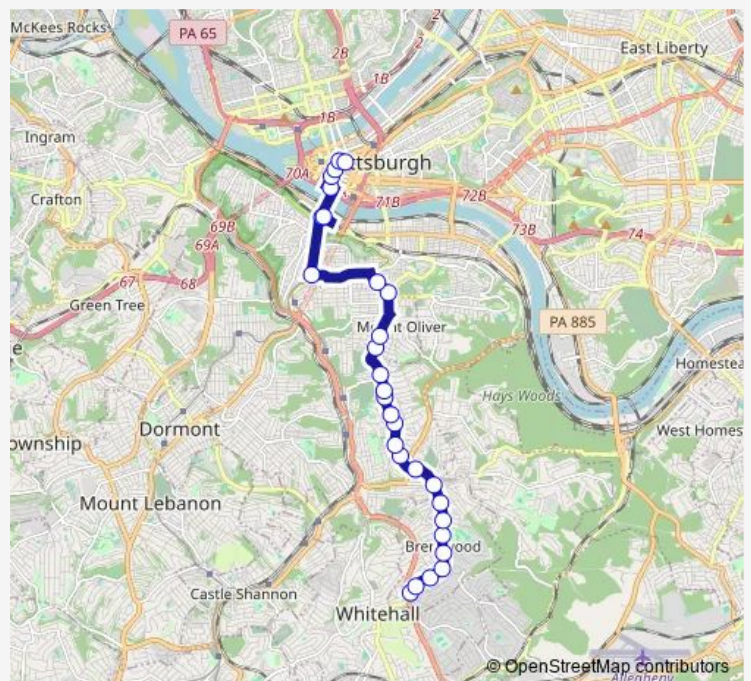

Brownsville RD + E Agnew Rd

Brownsville RD + Crailo Ave

Brownsville RD + E Meyers Ave

Brownsville RD + THE Boulevard

Brownsville RD + Nobles Ln

Brownsville RD + Mckinley St

Brownsville RD + Knox Ave

Amanda ST + Arlington Ave

### Route schedule

Brownsville RD + Dewalt AVE Fs — SIXTH AVE + SMITH-FIELD

Monday 06:02-17:39

Tuesday 06:02-17:39

Wednesday 06:02-17:39

Thursday 06:02-17:39

Friday 06:02-17:39

Saturday —

### Route info

Direction: Brownsville RD + Dewalt AVE Fs

Stops: 29

Trip Duration: 0 hour 41 min

51L — Carrick Limited

Haberman Ramp + South Hills Jct

Private Roadway + Station Square Station

E CARSON ST + STATION SQUARE STATION

## Route info

Direction: SIXTH AVE + SMITHFIELD

Stops: 27

Trip Duration: 0 hour 35 min

Brownsville RD + Kaufman AVE Fs

Brownsville RD + Brentridge Ave

Brownsville RD + Town Square

51L Bus time schedules and route maps are available in an offline PDF at [busmaps.com](https://busmaps.com). Use the [busmaps.com](https://busmaps.com) website to see live bus times, train schedule or subway schedule, and step-by-step directions for all public transit in Pittsburgh