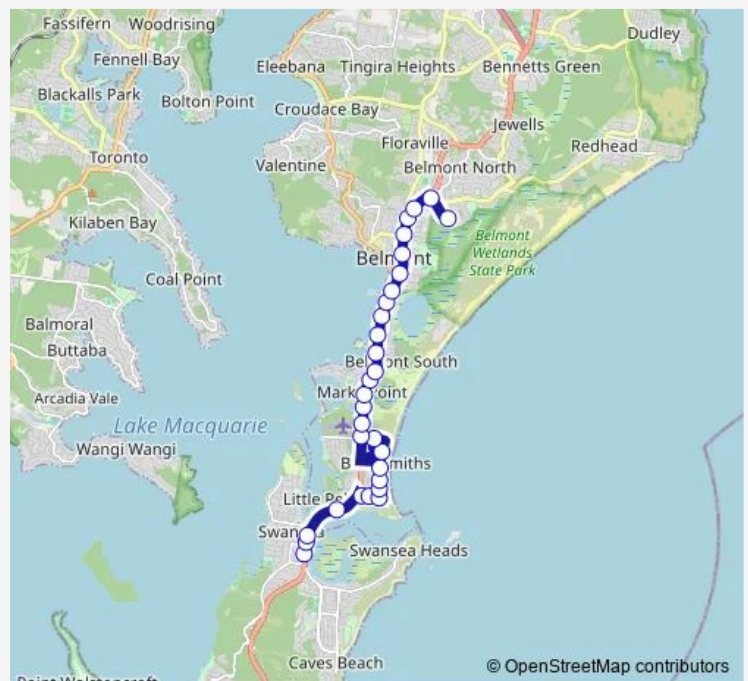

Pacific Hwy At Marks Point Rd

Pacific Hwy Before Emily St

Pacific St At Arthur St

Pacific Hwy Opp Beach St

Route schedule

Swansea Library, Pacific Hwy — Belmont Christian College, John Fisher Rd

Monday 07:50

Tuesday 07:50

Wednesday 07:50

Thursday 07:50

Friday 07:50

Saturday —

Sunday —

Route info

Direction: Swansea Library, Pacific Hwy

Stops: 30

Trip Duration: 0 hour 20 min

Pacific Hwy At Bellevue Rd

Pacific Hwy Opp Alick St

Hunter Tafe, Pacific Hwy

Pacific Hwy Before Macquarie St

Pacific Hwy After Maude St

Pacific Hwy Opp Stanley St

Pacific Hwy Opp Macquarie St

Pacific Hwy At Gen St

Pacific Hwy After Alick St

Pacific Hwy At Robert St

Pacific Hwy At Beach St

Pacific Hwy At Clara St

Pacific Hwy After Thompson St

Pacific Hwy Opp Marks Point Rd