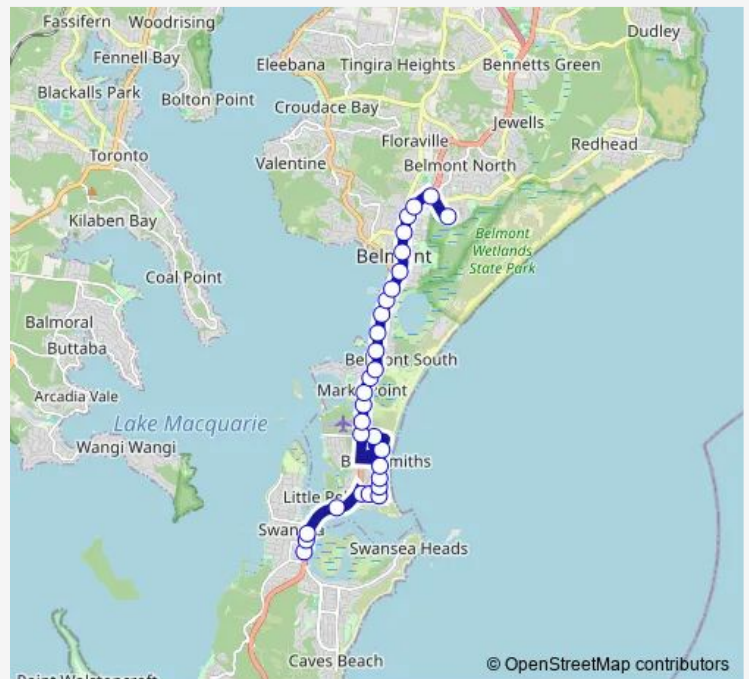

Route schedule

Swansea Library, Pacific Hwy — Belmont Christian College, John Fisher Rd

Monday	07:50
Tuesday	07:50
Wednesday	07:50
Thursday	07:50
Friday	07:50
Saturday	—
Sunday	—

Route info

Direction: Swansea Library, Pacific Hwy

Stops: 30

Trip Duration: 0 hour 20 min

Pacific Hwy At Bellevue Rd

Pacific Hwy Opp Alick St

Hunter Tafe, Pacific Hwy

Pacific Hwy Before Macquarie St

Pacific Hwy After Maude St

Pacific Hwy Opp Stanley St

Pacific Hwy Opp Macquarie St

Pacific Hwy At Gen St

Pacific Hwy After Alick St

Pacific Hwy At Robert St

Pacific Hwy At Beach St

Pacific Hwy At Clara St

Pacific Hwy After Thompson St

Pacific Hwy Opp Marks Point Rd

Thursday 15:00

Friday 15:00

Saturday —

Sunday —

Route info

Direction: Belmont Christian College, John Fisher Rd

Stops: 38

Trip Duration: 0 hour 28 min