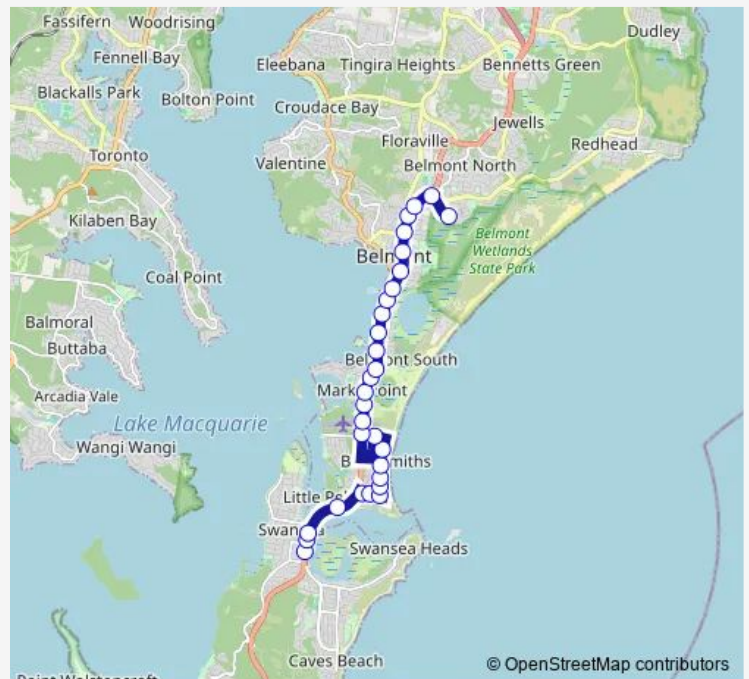

Route schedule

Swansea Library, Pacific Hwy — Belmont Christian College, John Fisher Rd

Monday	07:50
Tuesday	07:50
Wednesday	07:50
Thursday	07:50
Friday	07:50
Saturday	—
Sunday	—

Route info

Direction: Swansea Library, Pacific Hwy

Stops: 30

Trip Duration: 0 hour 20 min

Pacific Hwy At Bellevue Rd

Pacific Hwy Opp Alick St

Hunter Tafe, Pacific Hwy

Pacific Hwy Before Macquarie St

Pacific Hwy After Maude St

Pacific Hwy Opp Stanley St

Pacific Hwy Opp Macquarie St

Pacific Hwy At Gen St

Pacific Hwy After Alick St

Pacific Hwy At Robert St

Pacific Hwy At Beach St

Pacific Hwy At Clara St

Pacific Hwy After Thompson St

Pacific Hwy Opp Marks Point Rd

Thursday 15:03

Friday 15:03

Saturday —

Sunday —

Route info

Direction: Belmont Christian College, John Fisher Rd

Stops: 29

Trip Duration: 0 hour 16 min