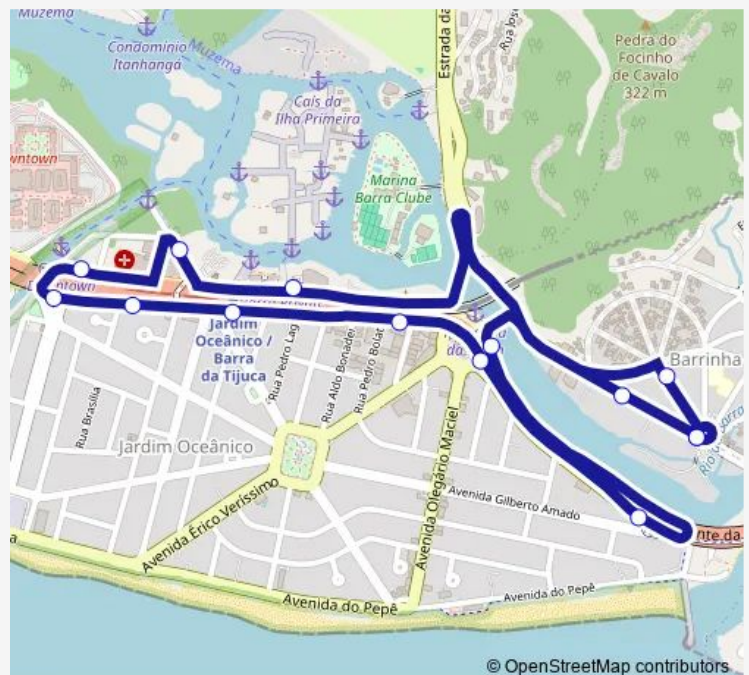

Barra Private

Terminal Nuta James

Daut Peres

Praça Professor Souza Araújo

Gumercindo da Silva

Metrô Jardim Oceânico : Ônibus Convencionais

Paulo Mazzucchelli

Passarela da Barra

Gilberto Amado

Passarela da Barra

Calheiros Gomes

Desembargador Araújo Jorge

Route schedule

Desembargador Araújo Jorge — Desembargador Araújo Jorge

Monday 00:00

Tuesday 00:00

Wednesday 00:00

Thursday 00:00

Friday 00:00

Saturday —

Sunday —

Route info

Direction: Desembargador Araújo Jorge

Stops: 14

Trip Duration: 0 hour 20 min

844 Bus time schedules and route maps are available in an offline PDF at busmaps.com. Use the busmaps.com website to see live bus times, train schedule or subway schedule, and step-by-step directions for all public transit in Rio de Janeiro