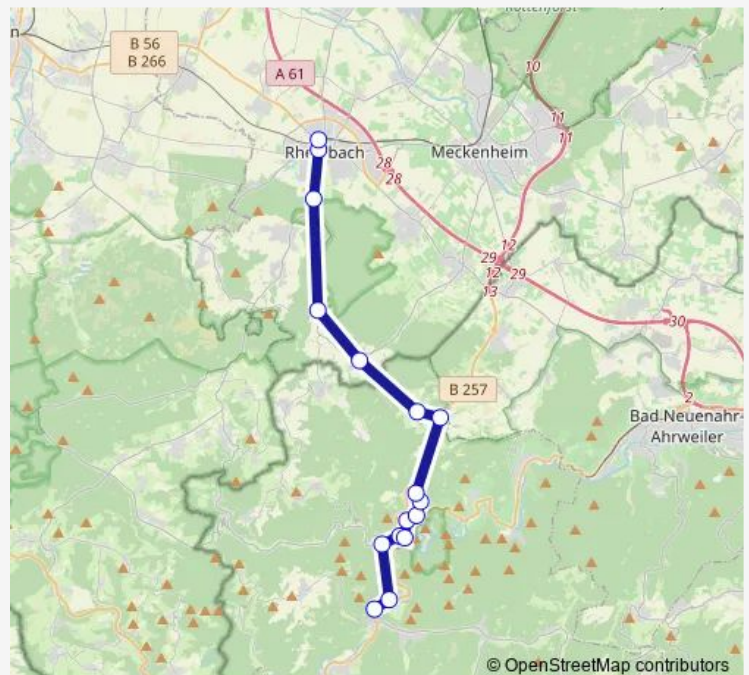

Kalenborn (b. Altenahr) Brunnenstraße

Rheinbach Hilberath

Rheinbach Todenfeld Zur Tomburg

Rheinbach Waldwinkel

Rheinbach Wilhelmsplatz

Rheinbach Bf

Route schedule

Ahrbrück Bf — Rheinbach Bf

Monday 08:03-18:36

Tuesday 09:36-18:36

Wednesday 09:36-18:36

Thursday 08:03-18:36

Friday 08:03-18:36

Saturday 08:03-18:03

Sunday 08:03-18:03

Route info

Direction: Ahrbrück Bf

Stops: 16

Trip Duration: 0 hour 43 min

844

BusMaps

Direction

Rheinbach Bf — Ahrbrück Bf

16 stops

[Open route schedule](#)

Rheinbach Bf

Rheinbach Wilhelmsplatz

Rheinbach Waldwinkel

Rheinbach Todenfeld Zur Tomburg

Rheinbach Hilberath

Kalenborn (b. Altenahr) Brunnenstraße

Kalenborn (b. Altenahr) Kalenborner Höhe