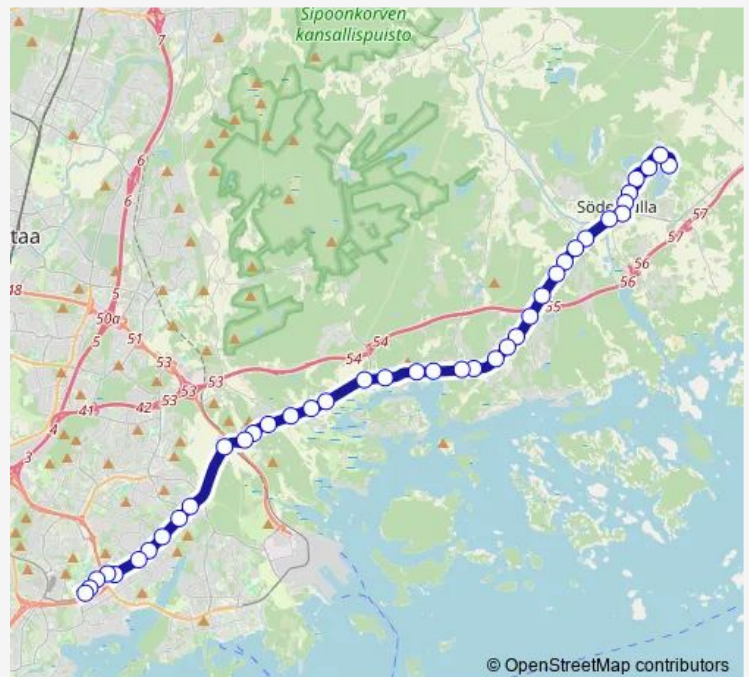

Saturday 06:54-20:20

Sunday 08:22-21:24

Route info

Direction: Itäkeskus (M)

Stops: 40

Trip Duration: 0 hour 33 min

Sopukka

Majvik