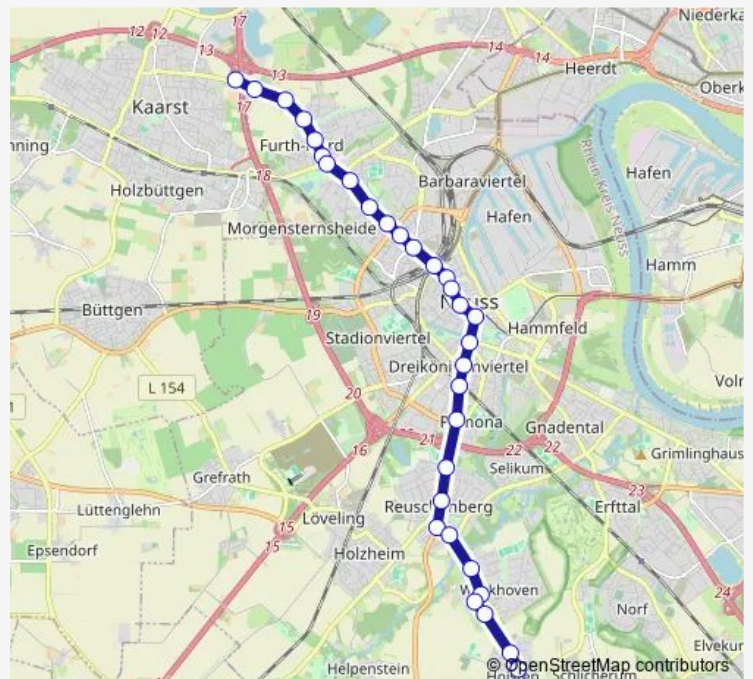

Bus 844

[Go to website](#)

Direction

undefined — undefined

0 stops

[Open route schedule](#)

Route schedule

undefined — undefined

Monday 04:40-22:37

Tuesday 04:40-22:37

Wednesday 04:40-22:37

Thursday 04:40-22:37

Friday 04:40-22:37

Saturday 05:37-19:50

Sunday 07:32-19:32

Route info

Direction:

Stops: 0

Trip Duration: – min

844

Direction

Neuss Hoisten Schleife — Kaarst Hoferhof

32 stops

[Open route schedule](#)

Neuss Hoisten Schleife

Neuss Am Spienhauer

Neuss Willi-Graf-Str.

Neuss Hülchrather Str.

Neuss Einkaufszentrum

Neuss Lindenplatz

Neuss Aurinstr.

Neuss Schlagbaum