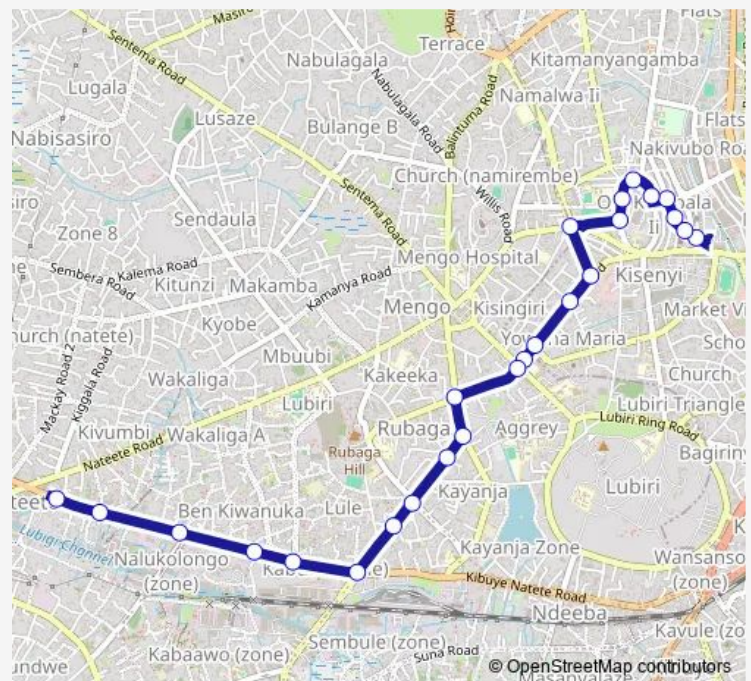

### Route schedule

Shree Gopal Limited (Martin Rd) — Nateete Fuel Station (Sasaka Rd)

Monday 06:30-19:00

Tuesday 06:30-19:00

Wednesday 06:30-19:00

Thursday 06:30-19:00

Friday 06:30-19:00

Saturday 06:30-19:00

### Route info

Direction: Shree Gopal Limited (Martin Rd)

Stops: 25

Trip Duration: 0 hour 41 min

KA067 — Nateete Taxi Park-New Taxi Park

Sure Petrol Station (Nalukolongo)

Nalukolongo Market

Nateete Town Mosque (Masaka Rd)