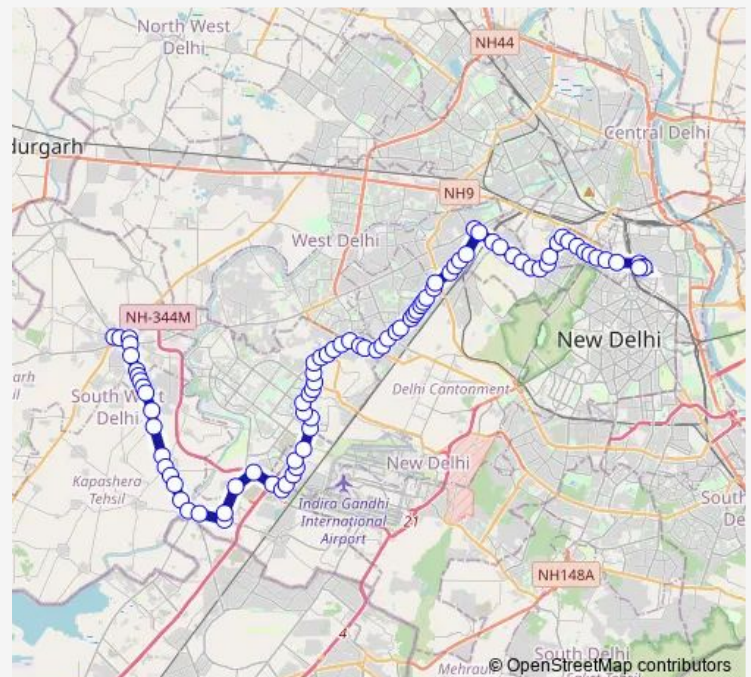

Bamoli Power Station

Bamoli More

Bamoli Firni Road

Route schedule

Najafgarh Terminal — New Delhi Railway Station Gate 2

Monday 06:14-21:45

Tuesday 06:14-21:45

Wednesday 06:14-21:45

Thursday 06:14-21:45

Friday 06:14-21:45

Saturday 06:14-21:45

Sunday 06:14-21:45

Route info

Direction: Najafgarh Terminal

Stops: 87

Trip Duration: 2 hour 47 min