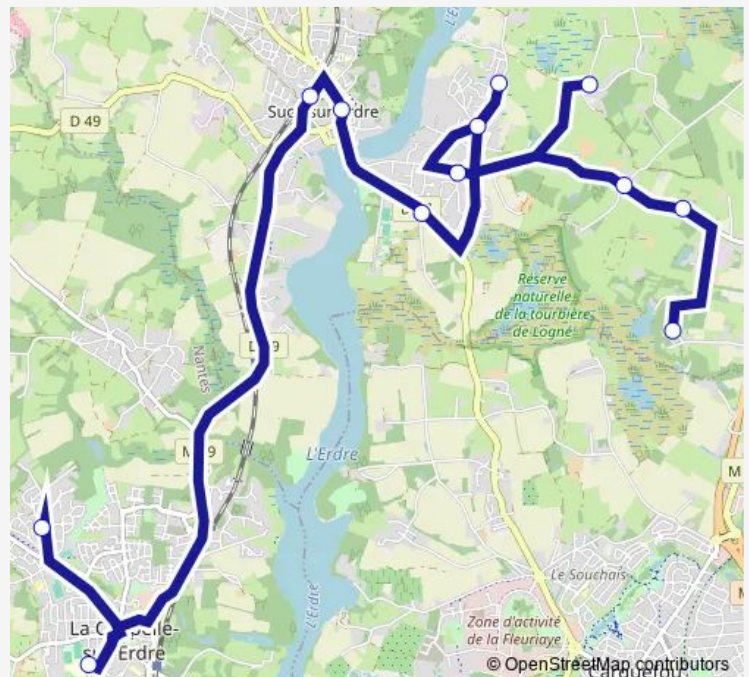

Gare Tram Train - Suce sur Erdre

Col Grand Beauregard - Chapelle/E

Col la Coutanciere - Chapelle/Erd

Route schedule

Grandonneau - Suce sur Erdre — Col la Coutanciere - Chapelle/Erd

Monday	07:00
Tuesday	07:00
Wednesday	07:00
Thursday	07:00
Friday	07:00
Saturday	—
Sunday	—

Route info

Direction: Grandonneau - Suce sur Erdre

Stops: 12

Trip Duration: 0 hour 51 min

LA CHAPELLE-SUR-ERDRE / NANTES / SUCE-SUR-ERDRE Bus time schedules and route maps are available in an offline PDF at busmaps.com. Use the busmaps.com website to see live bus times, train schedule or subway schedule, and step-by-step directions for all public transit in Nantes