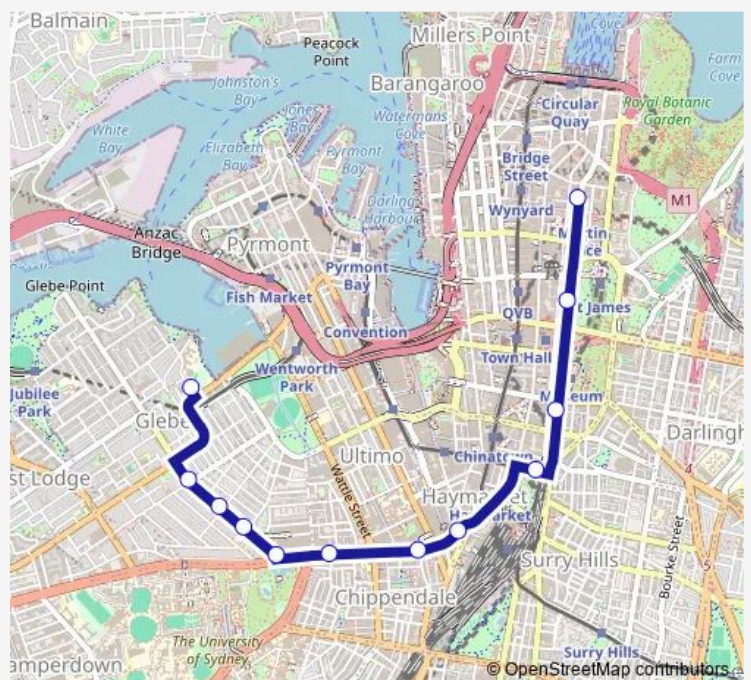

Broadway Shopping Centre, Broadway

University Of Technology Sydney, Broadway

Central Station, Railway Square, Stand J

Hay St Opp Belmore Park

Museum Station, Downing Centre, Stand E

St James Station, Elizabeth St, Stand C

Martin Place Station, Elizabeth St, Stand C

Route schedule

Sydney Secondary College Blackwattle Bay Campus, Taylor St — Martin Place Station, Elizabeth St, Stand C

Monday	—
Tuesday	15:10
Wednesday	—
Thursday	15:10
Friday	15:30
Saturday	—
Sunday	—

Route info

Direction: Sydney Secondary College Blackwattle Bay Campus, Taylor St

Stops: 12

Trip Duration: 0 hour 23 min

685s School Bus time schedules and route maps are available in an offline PDF at busmaps.com. Use the busmaps.com website to see live bus times, train schedule or subway schedule, and step-by-step directions for all public transit in Sydney