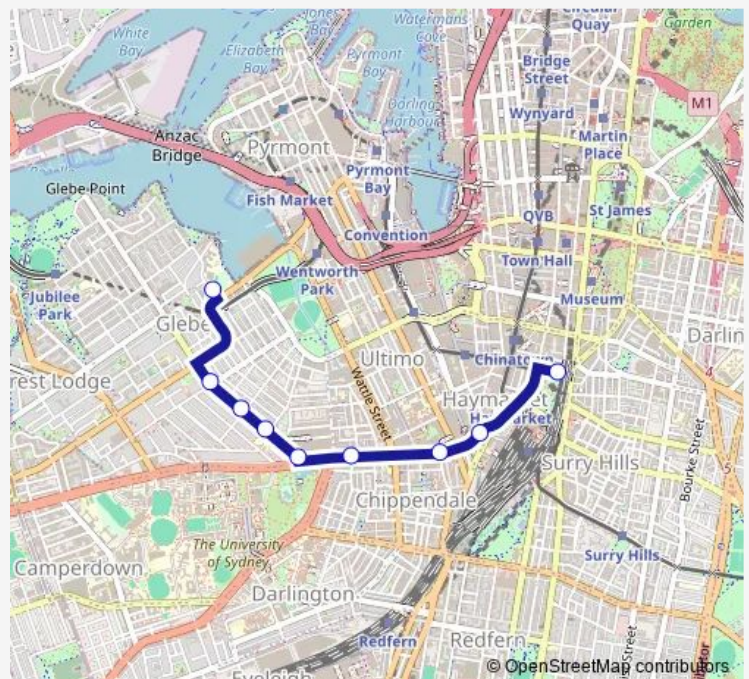

Broadway Shopping Centre, Broadway

University Of Technology Sydney, Broadway

Central Station, Railway Square, Stand J

Hay St Opp Belmore Park

Route schedule

Sydney Secondary College Blackwattle Bay Campus, Taylor St — Hay St Opp Belmore Park

Monday	—
Tuesday	15:10
Wednesday	—
Thursday	15:10
Friday	—
Saturday	—
Sunday	—

Route info

Direction: Sydney Secondary College Blackwattle Bay Campus, Taylor St

Stops: 9

Trip Duration: 0 hour 13 min

685s — Sydney Secondary College, Blackwattle Bay Campus to City Martin Place