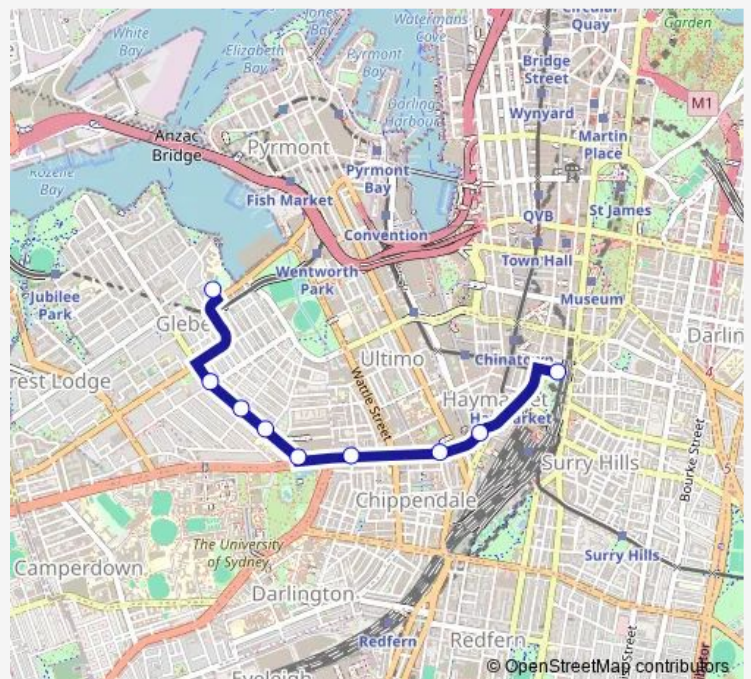

Broadway Shopping Centre, Broadway

University Of Technology Sydney, Broadway

Central Station, Railway Square, Stand J

Hay St Opp Belmore Park

Route schedule

Sydney Secondary College Blackwattle Bay Campus, Taylor St — Hay St Opp Belmore Park

Monday	—
Tuesday	15:10
Wednesday	—
Thursday	15:10
Friday	15:30
Saturday	—
Sunday	—

Route info

Direction: Sydney Secondary College Blackwattle Bay Campus, Taylor St

Stops: 9

Trip Duration: 0 hour 13 min

685s — Sydney Secondary College, Blackwattle Bay Campus to City Martin Place