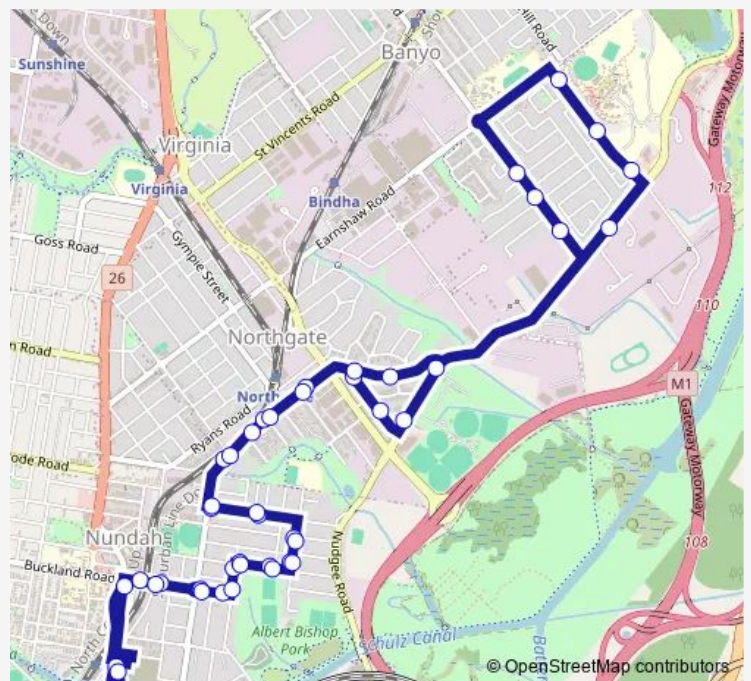

**Route schedule**

Toombul Shopping Centre station, platform D — Toombul Interchange

Monday	08:11-15:50
Tuesday	08:11-15:50
Wednesday	08:11-15:50
Thursday	08:11-15:50
Friday	08:11-15:50
Saturday	09:02-15:02
Sunday	—

**Route info**

Direction: Toombul Shopping Centre station, platform D

Stops: 43

Trip Duration: 0 hour 38 min

307 — Northgate East - Toombul Loop

Tufnell Rd at Kelyndar Street, stop 25

Approach Rd at Acu, stop 34

Approach Rd near Kilcooly St, stop 30

Approach Rd near Mellifont St, stop 31

Nudgee Rd at Armada PI

Oates Pde near Stark Rd, stop 18

Oates Pde near Day Rd, stop 17

Melton Rd near Allworth St, stop 15

Melton Rd at Elwyn Street, stop 14

Melton Rd at Dethridge Street, stop 13

Melton Rd near New Ivo St, stop 12

Nellie St near Melton Rd, stop 11

Nellie St near Wally St, stop 10

Amelia St near Little Jenner St, stop 9

Amelia St near York St, stop 8