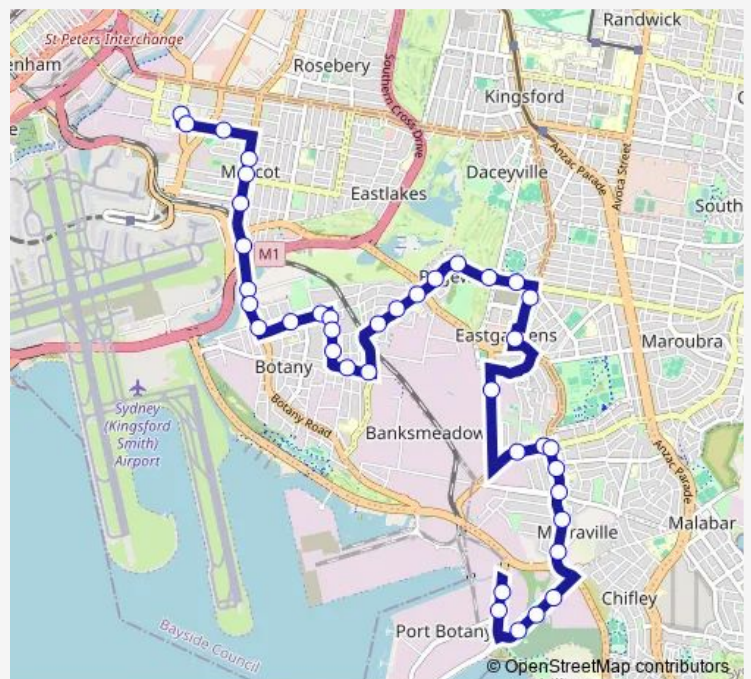

Route schedule

Port Botany Terminus — Mascot Station, Bourke St, Stand C

Monday	05:37-23:12
Tuesday	05:37-23:12
Wednesday	05:37-23:12
Thursday	05:37-23:12
Friday	05:37-23:12
Saturday	05:40-23:12
Sunday	06:40-22:42

Route info

Direction: Port Botany Terminus

Stops: 41

Trip Duration: 0 hour 39 min

307 — Prepay-Only - Port Botany Depot to Mascot

Page St At Dalley Av

Pagewood Public School, Page St

Page St Opp Gibson St

Page St At Dudley St

Swinbourne St At Stephen Rd

Swinbourne St At Trevelyn St

William St Opp Hambly St

William St Opp Morgan St

William St At Banksia St

Banksia St Opp Jasmine St

Banksia St Before Daniel St

## Route info

Direction: Mascot Station, Bourke St, Stand D

Stops: 39

Trip Duration: 0 hour 40 min

Bunnerong Rd At Kingsford St

Westfield Eastgardens Lower Level

Denison St After Smith St

Beauchamp Rd At Rhodes St