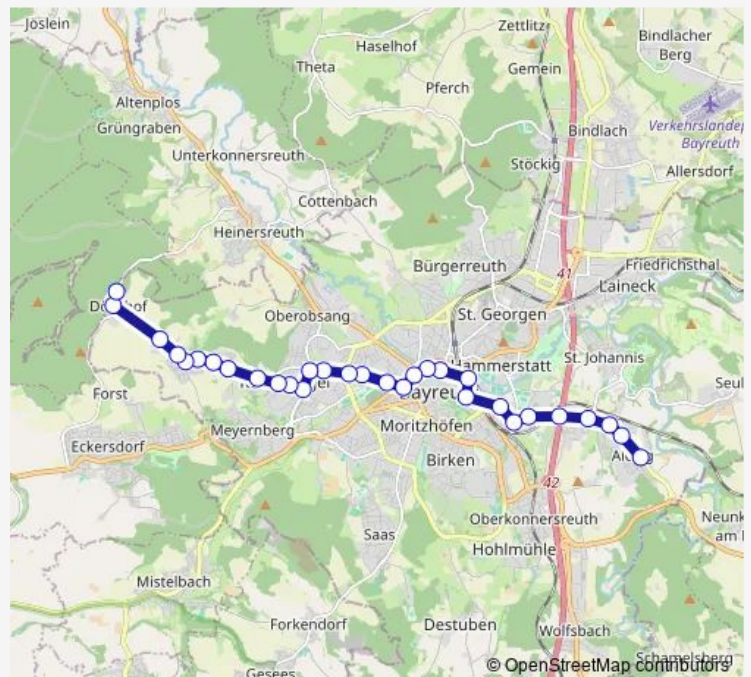

Bayreuth Meranierring

### Route schedule

Dörnhof/BT Sportplatz — Bayreuth Meranierring

Monday 19:55

Tuesday 19:55

Wednesday 19:55

Thursday 19:55

Friday 19:55

Saturday —

### Route info

Direction: Dörnhof/BT Sportplatz

Stops: 13

Trip Duration: 0 hour 10 min

**Direction**

Dörnhof/BT Sportplatz — Bayreuth Zoh

18 stops

[Open route schedule](#)