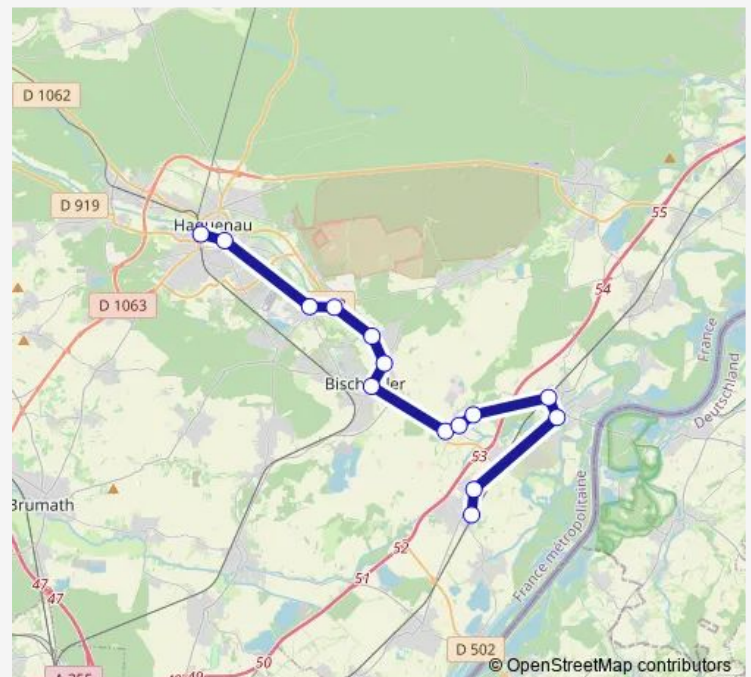

Friday 06:35-12:55

Saturday 08:10-13:10

Sunday —

Route info

Direction: Gare

Stops: 14

Trip Duration: 0 hour 41 min

307 — Herrlisheim - Haguenau

Direction

Pharmacie — Leti

8 stops

[Open route schedule](#)

Pharmacie

Johann Strauss

Stade

Ried

Jardins de la Moder

Quai des pêcheurs

Gare routière

Leti

Route schedule

Pharmacie — Leti

Monday 07:00

Tuesday 07:00

Wednesday 07:00

Thursday 07:00

Friday 07:00

Saturday —

Sunday —

Route info

Direction: Pharmacie

Stops: 8