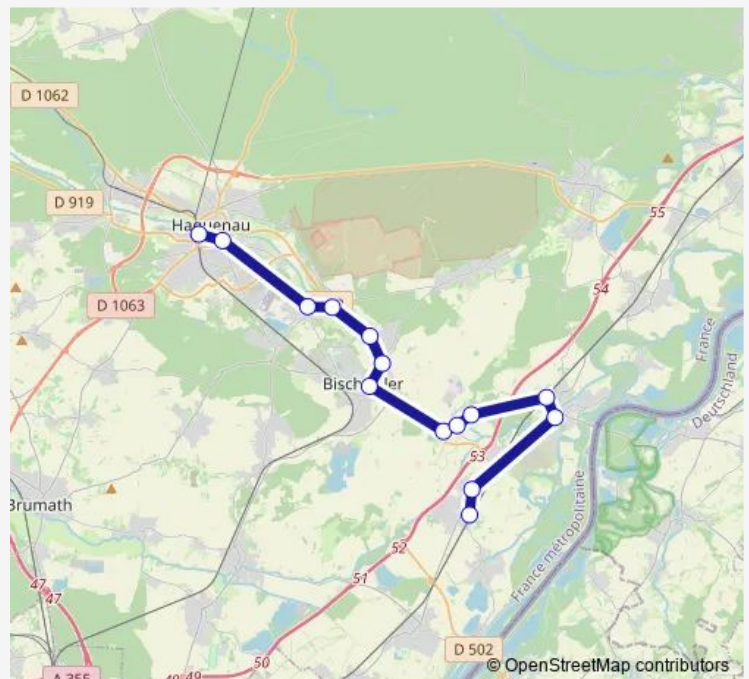

Quartier Estienne

Mairie

Place Schumann

Gare routière

Route schedule

Gare — Gare routière

Monday 06:35-12:55

Tuesday 06:35-12:55

Wednesday 06:35-12:55

Thursday 06:35-12:55

Friday 06:35-12:55

Saturday 08:10-13:10

Sunday —

Route info

Direction: Gare

Stops: 14

Trip Duration: 0 hour 41 min

307 — Herrlisheim - Haguenau

Direction

Pharmacie — Leti

8 stops

[Open route schedule](#)

Pharmacie

Johann Strauss