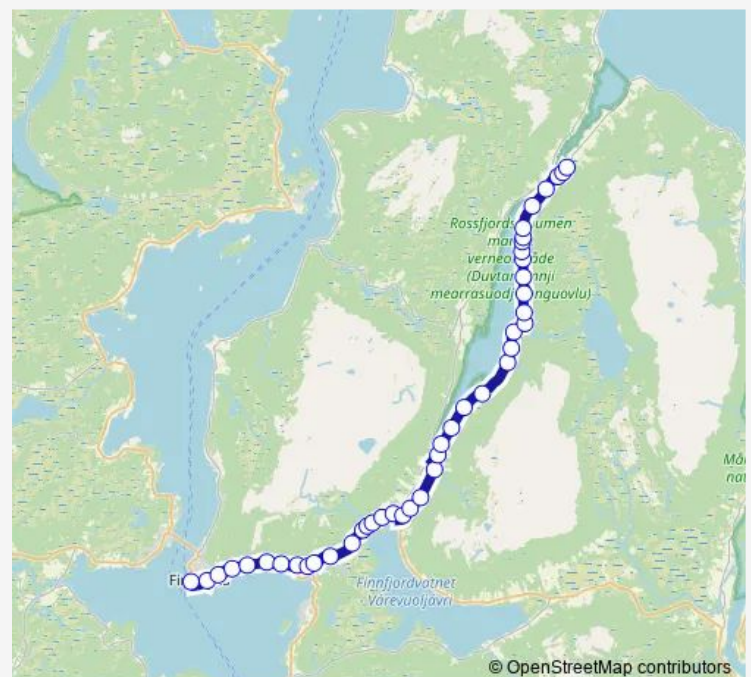

Thursday 06:40-16:42

Friday 06:40-08:20

Saturday —

Sunday —

Route info

Direction: Tennskjer kai

Stops: 63

Trip Duration: 1 hour 0 min