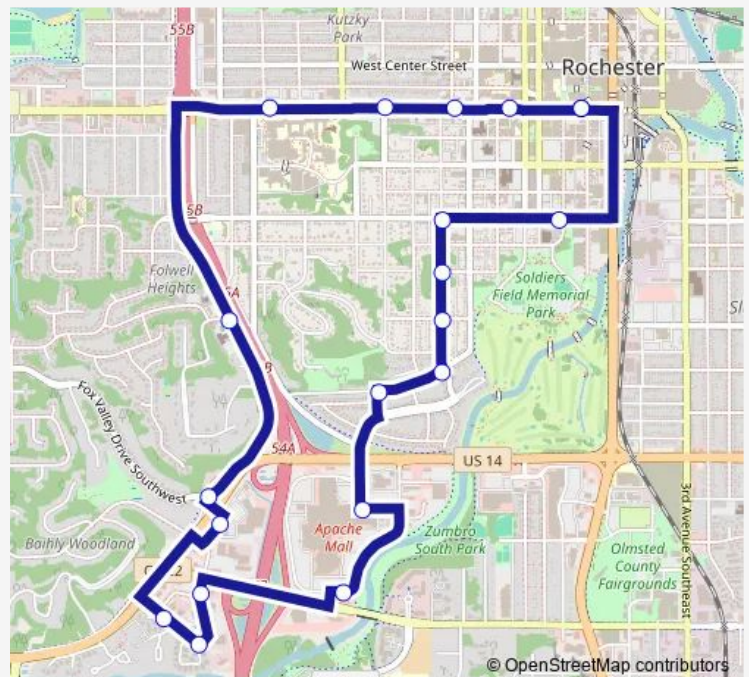

Apache DR SW AT Apache Mall

9 AVE SW AND 11 ST Sw

11 ST SW AND 7 AVE Sw

7 AVE SW AND 9 ST Sw

7 AVE SW AND 8 ST Sw

7 AVE SW AND 6 ST Sw

6 ST AND Wayne Stillmn Pkwy Sw

Downtown Transit CTR G

Route schedule

Downtown Transit CTR B — Downtown Transit CTR G

Monday	09:15
Tuesday	09:15
Wednesday	09:15
Thursday	09:15
Friday	09:15
Saturday	—
Sunday	—

Route info

Direction: Downtown Transit CTR B

Stops: 20

Trip Duration: 0 hour 30 min

Direction

Downtown Transit CTR B — Downtown Transit CTR C

20 stops

[Open route schedule](#)

Downtown Transit CTR B

2 ST SW AND 4 AVE Sw

2 ST SW AND 7 AVE Sw

2 ST SW AND 9 AVE Sw

2 ST SW AT ST Marys Hospital

W FR RD AND Skyline DR Sw

FX VLY DR SW AND N FR RD Sw

Greenvw DR AT TJ Maxx Plaza

Greenvw DR AND Greenfld LN Sw

Greenvw DR AND Lkwv DR Sw

Greenvw DR AND Greenvw PL Sw