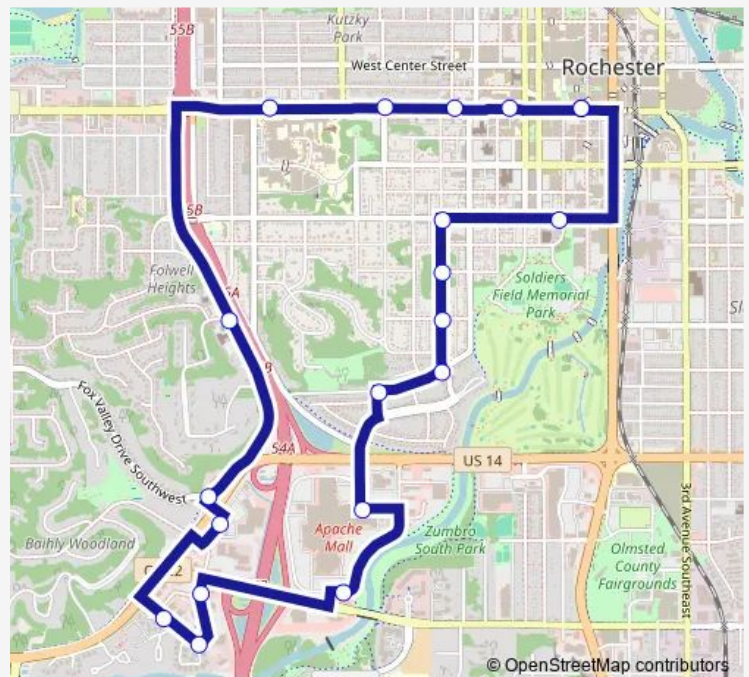

Apache DR SW AT Apache Mall

9 AVE SW AND 11 ST Sw

11 ST SW AND 7 AVE Sw

7 AVE SW AND 9 ST Sw

7 AVE SW AND 8 ST Sw

7 AVE SW AND 6 ST Sw

6 ST AND Wayne Stillmn Pkwy Sw

Downtown Transit CTR G

### Route schedule

Downtown Transit CTR B — Downtown Transit CTR G

Monday	09:15
Tuesday	09:15
Wednesday	09:15
Thursday	09:15
Friday	09:15
Saturday	—
Sunday	—

### Route info

Direction: Downtown Transit CTR B

Stops: 20

Trip Duration: 0 hour 30 min

**Direction**

Downtown Transit CTR B — Downtown Transit CTR C

20 stops

[Open route schedule](#)

Downtown Transit CTR B

2 ST SW AND 4 AVE Sw

2 ST SW AND 7 AVE Sw

2 ST SW AND 9 AVE Sw

2 ST SW AT ST Marys Hospital

W FR RD AND Skyline DR Sw

FX VLY DR SW AND N FR RD Sw

Greenvw DR AT TJ Maxx Plaza