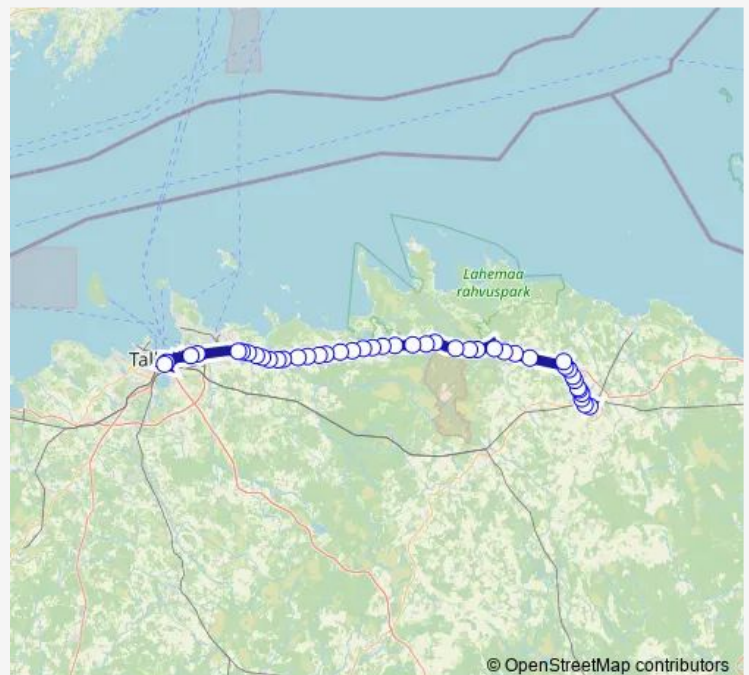

### Direction

undefined — undefined

0 stops

[Open route schedule](#)

### Route schedule

undefined — undefined

Monday	09:00
Tuesday	09:00
Wednesday	09:00
Thursday	09:00
Friday	09:00
Saturday	09:00
Sunday	09:00

### Route info

Direction:

Stops: 0

Trip Duration: – min

## Direction

Tallinna bussijaam — Rakvere bussijaam

43 stops

[Open route schedule](#)

Tallinna bussijaam

Mustakivi

Priisle

Ületee