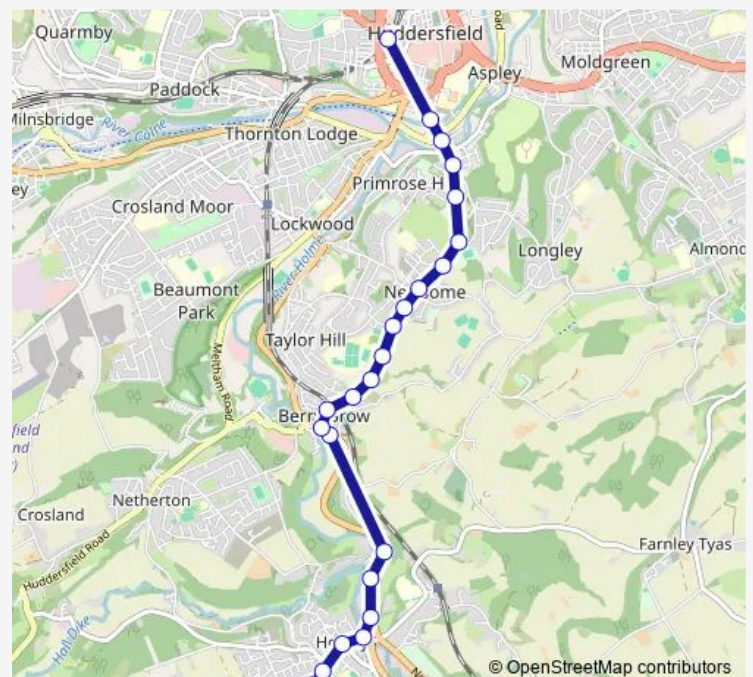

### Route schedule

Bus Station stand W — Bradshaw Road Fisher Green

Monday 07:50-14:50

Tuesday 07:50-14:50

Wednesday 07:50-14:50

Thursday 07:50-14:50

Friday 07:50-14:50

Saturday 07:50-17:50

### Route info

Direction: Bus Station stand W

Stops: 29

Trip Duration: 0 hour 26 min

307 — Huddersfield - Honley Bradshaw Road

Reins Terrace

Eastgate Northgate

Westgate Marsh Gardens