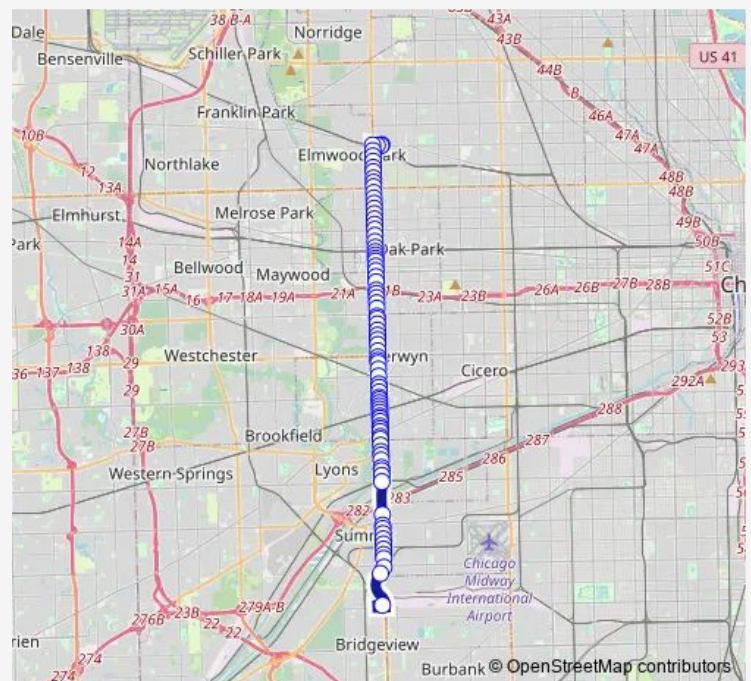

Harlem Ave & 42nd St

Harlem Ave & 41st St

Harlem Ave & 40th Pl

### Route schedule

Bridgeview Transit Center Bay 1 — Grand/Nordica (CTA Terminal)

Monday	04:53-23:15
Tuesday	04:53-23:15
Wednesday	04:53-23:15
Thursday	04:53-23:15
Friday	04:53-23:15
Saturday	05:33-22:15
Sunday	05:59-22:08

### Route info

Direction: Bridgeview Transit Center Bay 1

Stops: 85

Trip Duration: 0 hour 54 min

307 — Harlem

Harlem Ave & 40th St

Harlem Ave & Pershing Rd

Harlem Ave & 38th St

Harlem Ave & Ogden Ave

Harlem Ave & 36th St

Harlem Ave & 35th St/Robinson Ct

Harlem Ave & 34th St

Harlem Ave & Windsor Ave

Harlem Ave & Burlington St

Harlem Ave & 32nd St/Addison Rd

Harlem Ave & 31st St