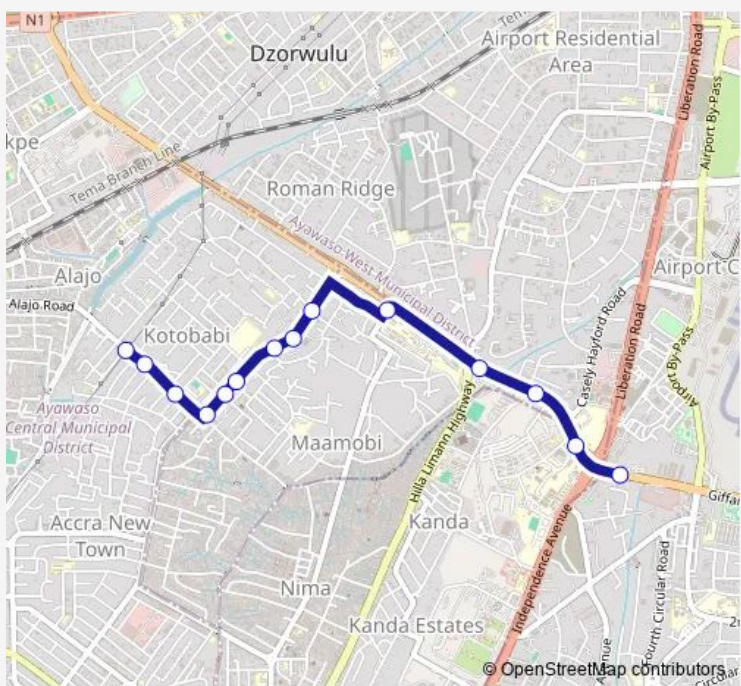

Bus 307 Kotobabi Down ↔ 37

[Go to website](#)

Direction
 Kotobabi Down (Polo Park) — 37 Last Stop
 14 stops
[Open route schedule](#)

- Kotobabi Down (Polo Park)
- Ojawe
- Tobinco Junction
- Kotobabi Police Station
- Vulcanizer
- Abavana
- Club 1000
- Top Class
- Pig Farm
- Accra Girls
- Kankudi
- Culture
- 37 First Gate
- 37 Last Stop

Route schedule
 Kotobabi Down (Polo Park) — 37 Last Stop

Monday	06:00
Tuesday	06:00
Wednesday	06:00
Thursday	06:00
Friday	06:00
Saturday	06:00
Sunday	06:00

Route info
 Direction: Kotobabi Down (Polo Park)
 Stops: 14
 Trip Duration: 0 hour 22 min

Direction

37 — Kotobabi Down (Polo Park)

16 stops

[Open route schedule](#)

37

37 Military Hospital

Culture

Accra Girls

Wednesday 06:00

Thursday 06:00

Friday 06:00

Saturday 06:00

Sunday 06:00

Route info

Direction: 37

Stops: 16