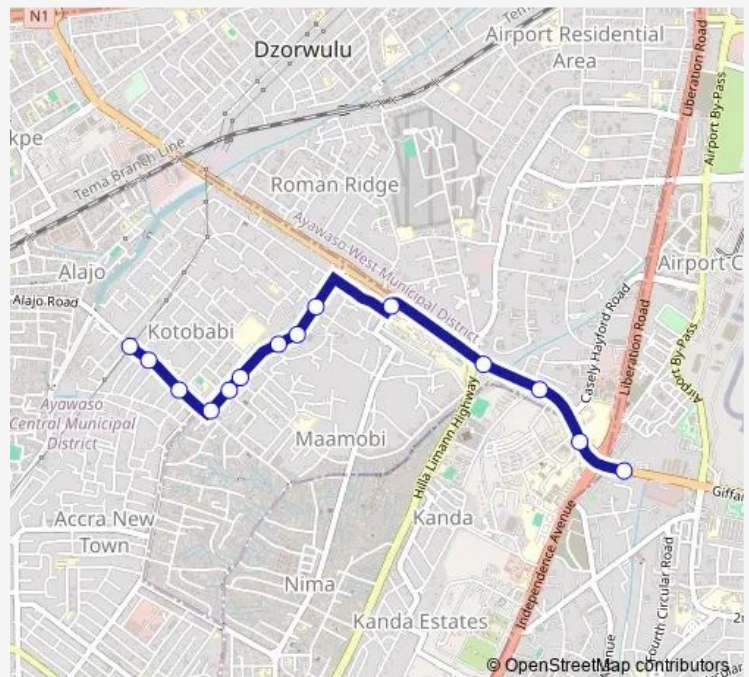

### Direction

Kotobabi Down (Polo Park) — 37 Last Stop

14 stops

[Open route schedule](#)

Kotobabi Down (Polo Park)

Ojawe

Tobinco Junction

Kotobabi Police Station

37 First Gate

37 Last Stop

### Route schedule

Kotobabi Down (Polo Park) — 37 Last Stop

Monday	06:00
Tuesday	06:00
Wednesday	06:00
Thursday	06:00
Friday	06:00
Saturday	06:00
Sunday	06:00

### Route info

Direction: Kotobabi Down (Polo Park)

Stops: 14

Trip Duration: 0 hour 22 min

**Direction**

37 — Kotobabi Down (Polo Park)

16 stops

[Open route schedule](#)