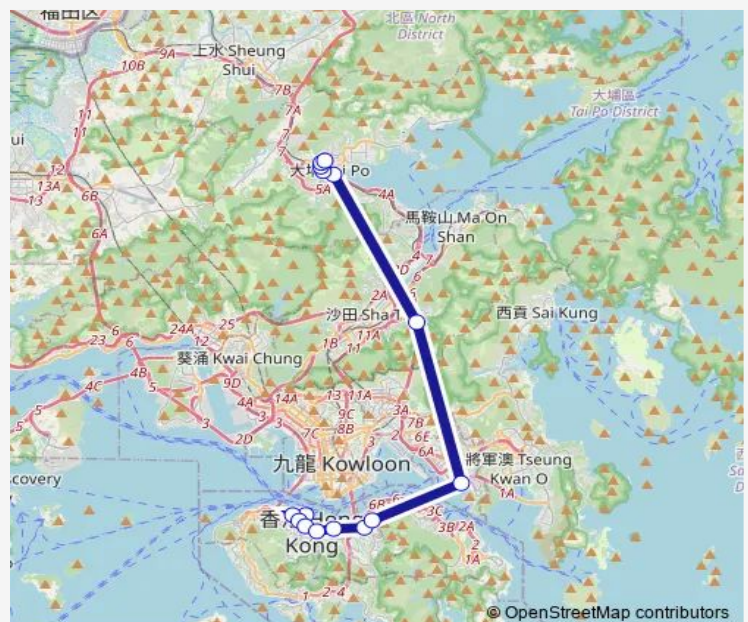

Monday 08:12-17:40

Tuesday 08:12-17:40

Wednesday 08:12-17:40

Thursday 08:12-17:40

Friday 08:12-17:40

Saturday 08:12-18:40

Sunday 06:00-18:40

Route info

Direction: [Kmb+Ctb] TAI PO Central BUS Terminus/
Tai PO Centre[[Kmb] TAI PO Central BUS Terminus][Lwb] TAI PO Central BUS Terminus

Stops: 15

Trip Duration: 1 hour 6 min

[Ctb] Admiralty - Admiralty Centre, Harcourt Road[[Kmb+Ctb] Admiralty Centre/
Admiralty - Admiralty Centre, Harcourt Road[[Kmb] Admiralty Centre