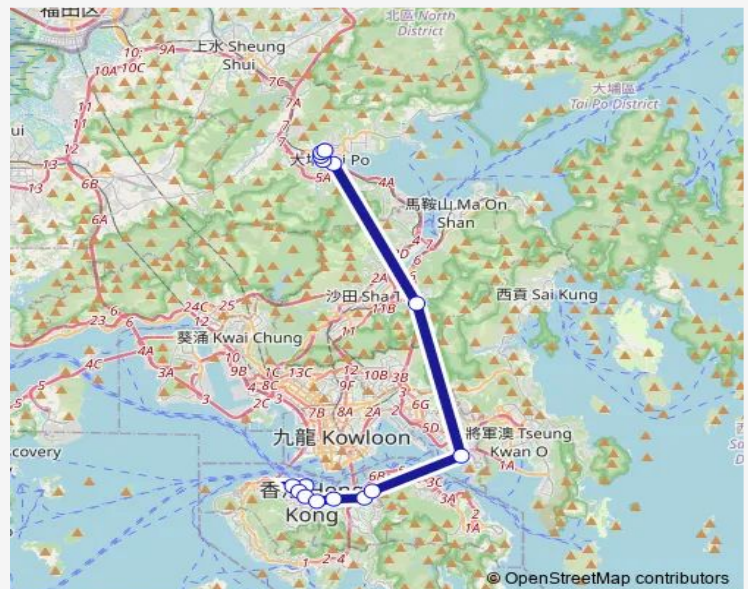

[Ctb] Fenwick Street, Gloucester Road[[Kmb+Ctb] Fenwick Street/
Fenwick Street, Gloucester Road[[Kmb] Fenwick Street

Route schedule

[Ctb] TAI PO Centre[[Kmb+Ctb] TAI PO Central BUS Terminus/
Tai PO Centre[[Kmb] TAI PO Central BUS Terminus[[Lwb] TAI PO Central BUS Terminus — [Ctb] Central Ferry Piers[[Kmb+Ctb] Central (Central Ferry Piers)/
Central Ferry Piers[[Kmb] Central (Central Ferry Piers)

Monday 08:12-17:40

Tuesday 08:12-17:40

Wednesday 08:12-17:40

Thursday 08:12-17:40

Friday 08:12-17:40

Saturday 08:12-18:40

Sunday 06:00-18:40

Route info

Direction: [Ctb] TAI PO Centre[[Kmb+Ctb] TAI PO Central BUS Terminus/
Tai PO Centre[[Kmb] TAI PO Central BUS Terminus[[Lwb] TAI PO Central BUS Terminus

Stops: 15

Trip Duration: 1 hour 9 min

[Ctb] Admiralty Centre, Harcourt Road[[Kmb+Ctb] Admiralty Centre/
Admiralty Centre, Harcourt Road[[Kmb] Admiralty Centre