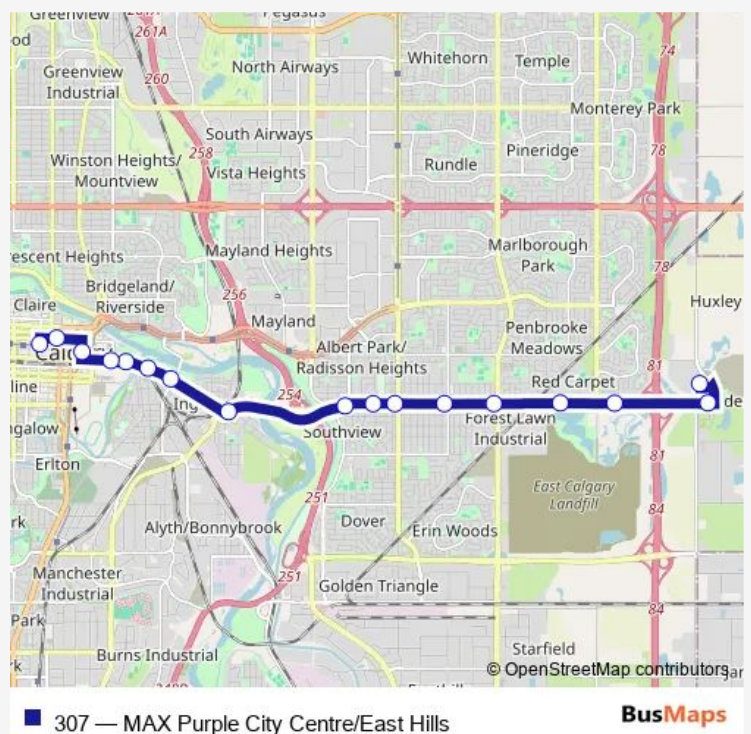

Bus 307 MAX Purple City Centre/East Hills

[Go to website](#)

Direction

SB 1 ST SW @ 7th AV Sw — WB Windermere Drive @ Power Line Row

25 stops

[Open route schedule](#)

SB 1 ST SW @ 7th AV Sw

EB 9 AV S @ Centre ST S

EB 9 AV @ Macleod TR Se

EB 9 AV SE @ 6 ST Se

EB 9 AV @ 8 ST Se

EB 9 AV SE @ 12 ST Se

9th Avenue SE Station (Eb)

26th Street SE Station (Eb)

33rd Street SE Station (Eb)

36th Street SE Station (Eb)

44th Street SE Station (Eb)

52nd Street SE Station (Eb)

EB 17th AV SE @ 61st ST Se

EB 17th AV SE @ 70th ST Se

SB East Hills SQ @ East Hills BV Se

SB Chelsea Drive @ south of Merganser Drive West

EB W. Lakeview DR @ E. of Chelsea Dr

EB W. Lakeview DR @ W. of Rainbow Rd

SB West Creek DR @ Lavender Link

EB W. Creek BV @ E. of Lavender Wy

NB W. Creek Blvd @ W. Creek Close

Route schedule

SB 1 ST SW @ 7th AV Sw — WB Windermere Drive @ Power Line Row

Monday	05:01-00:20⁺¹
Tuesday	05:01-00:20⁺¹
Wednesday	05:01-00:20⁺¹
Thursday	05:01-00:20⁺¹
Friday	05:01-00:20⁺¹
Saturday	06:15-23:05
Sunday	06:15-23:05

Route info

Direction: SB 1 ST SW @ 7th AV Sw

Stops: 25

Trip Duration: 1 hour 0 min