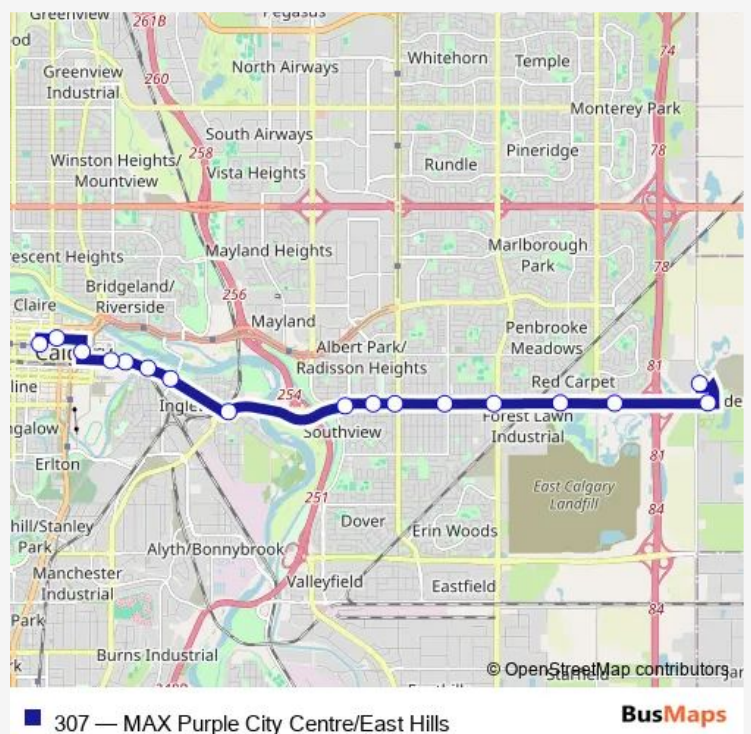

### Direction

SB 1 ST SW @ 7th AV Sw — WB Windermere Drive @ Power Line Row

25 stops

[Open route schedule](#)

SB 1 ST SW @ 7th AV Sw

EB 9 AV S @ Centre ST S

EB 9 AV @ Macleod TR SE

EB 9 AV SE @ 6 ST Se

EB 9 AV @ 8 ST Se

EB 9 AV SE @ 12 ST SE

9th Avenue SE Station (Eb)

26th Street SE Station (Eb)

33rd Street SE Station (EB)

36th Street SE Station (EB)

44th Street SE Station (EB)

52nd Street SE Station (EB)

### Route schedule

SB 1 ST SW @ 7th AV Sw — WB Windermere Drive @ Power Line Row

Monday	05:01-02:26 <sup>+1</sup>
Tuesday	03:00-02:26 <sup>+1</sup>
Wednesday	03:00-02:26 <sup>+1</sup>
Thursday	03:00-02:26 <sup>+1</sup>
Friday	03:00-02:26 <sup>+1</sup>
Saturday	03:00-23:05
Sunday	06:15-23:05

### Route info

Direction: SB 1 ST SW @ 7th AV Sw

Stops: 25

Trip Duration: 1 hour 0 min

EB Merganser DR W @ W. Creek Bv

EB Merganser DR W @ Mcivor Tc

NB W. Chestermere Drive @ Anniversary Park

WB Windermere Drive @ Power Line Row