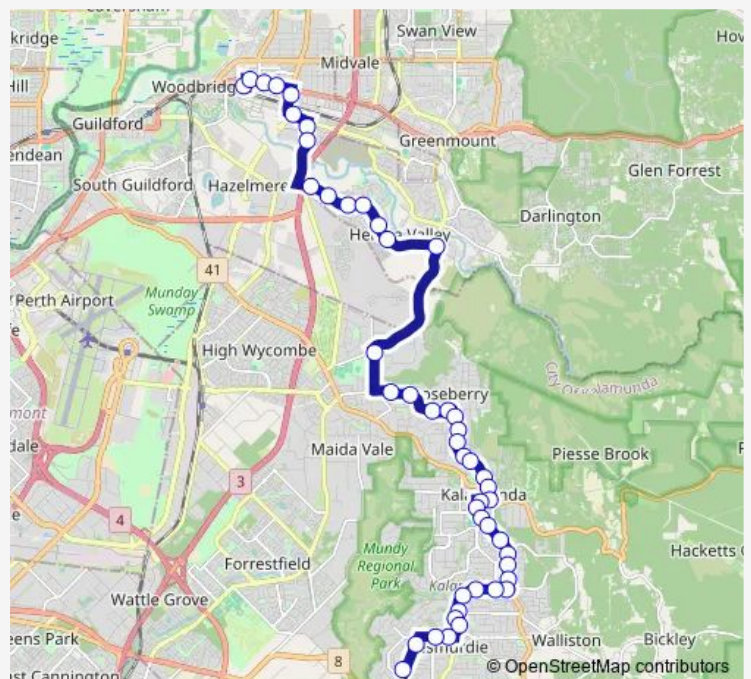

Helena Valley Rd After Torquata Bvd

Helena Valley Rd Before Drummond Gdns

Helena Valley Rd Rifle Range

### Route schedule

Cotherstone Rd Kalamunda Shs Stand 3 — Midland Stn Stand 1

Monday 15:03-15:09

Tuesday 15:03-15:09

Wednesday 15:03-15:09

Thursday 15:03-15:09

Friday 15:03-15:09

Saturday —

### Route info

Direction: Cotherstone Rd Kalamunda Shs Stand 3

Stops: 30

Trip Duration: 0 hour 38 min

Helena Valley Rd Before Roe Hwy

Military Rd After Oliver St

Military Rd After Wells St

Clayton St Before Lloyd St