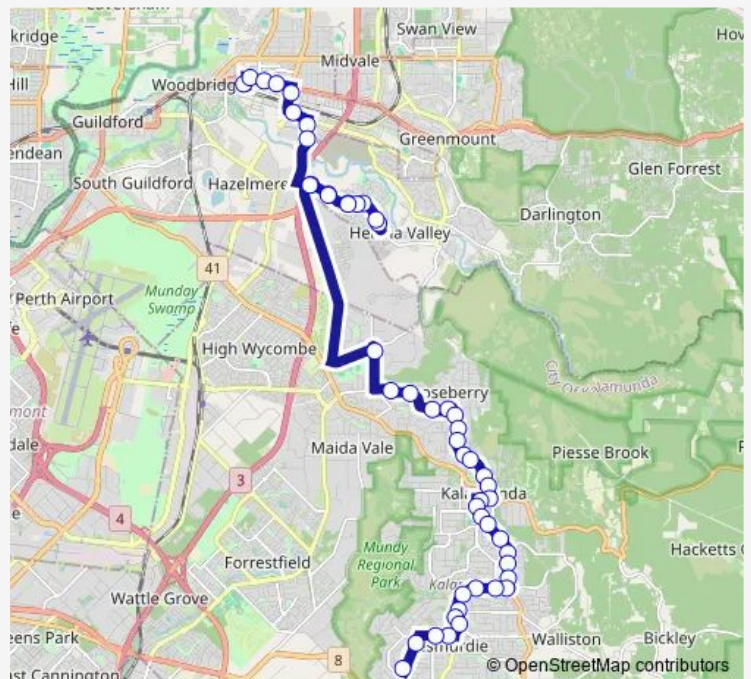

Railway Rd After Stirk St

Railway Rd After Headingly Rd

Route schedule

Gladys Rd Mazenod College — Midland Stn Stand 1

Monday 06:40-17:59

Tuesday 06:40-17:59

Wednesday 06:40-17:59

Thursday 06:40-17:59

Friday 06:40-17:59

Saturday —

Sunday —

Route info

Direction: Gladys Rd Mazenod College

Stops: 48

Trip Duration: 0 hour 52 min

Railway Rd After Lindsay St

Railway Rd Before Noel Rd

Railway Rd After Noel Rd

Railway Rd After Lenori Rd

Gooseberry Hill Rd After Railway Rd

Gooseberry Hill Rd After Landsdowne Rd

Gooseberry Hill Rd Before Robertson Rd

Gooseberry Hill Rd After Newlands Gr

Watsonia Rd Before Ridge Hill Rd

Helena Valley Rd After Roe Hwy

Helena Valley Rd Rifle Range

Helena Valley Rd After Allamanda Gate

Helena Valley Rd Before Lakeside Dr

Helena Valley Rd Before Lomandra Rd

Helena Valley Rd After Goldsbrough Ent