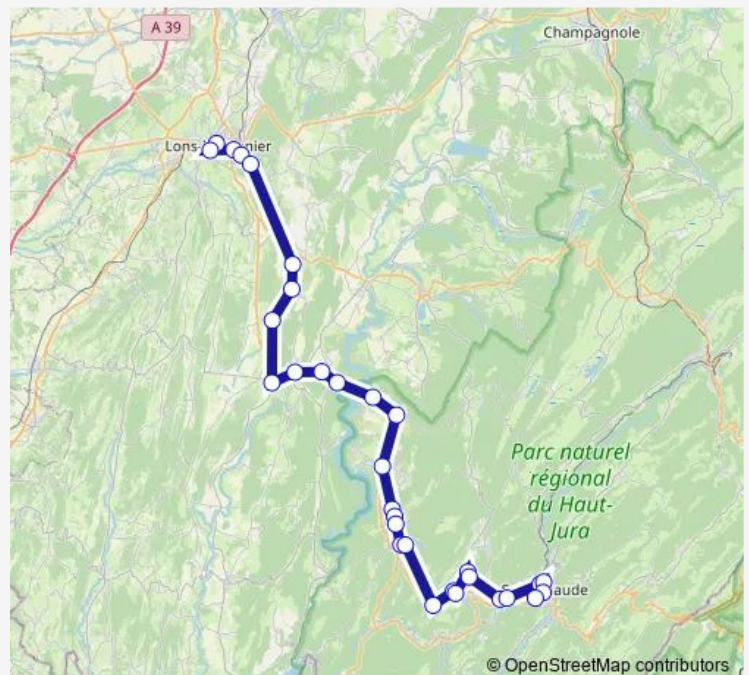

Friday 09:10

Saturday 09:10

Sunday 09:10

Route info

Direction: Lons Gare Sncf

Stops: 14

Trip Duration: 0 hour 55 min

■ 307 — Saint-Claude - Lons LE Saunier