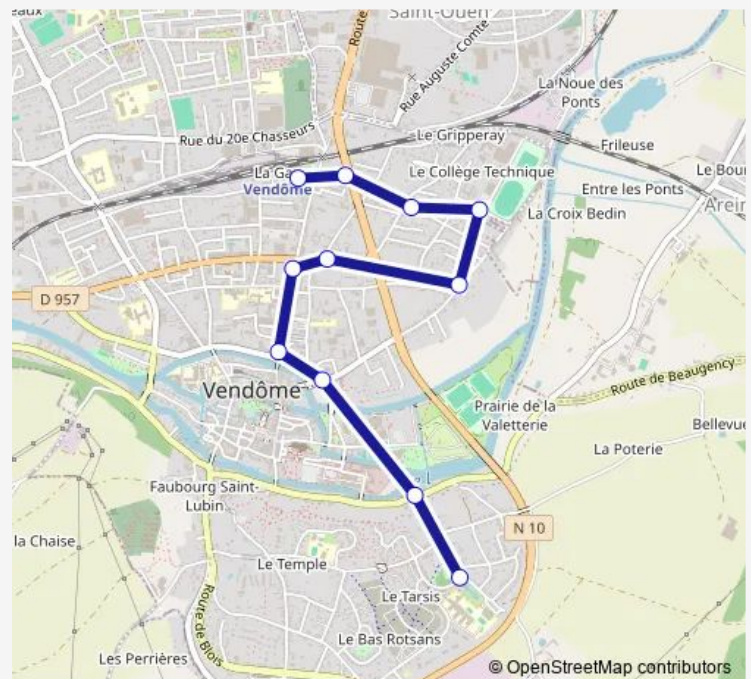

### Direction

Vendome PEM Gare TER SnCF — Vendome R Lasneau

11 stops

[Open route schedule](#)

Vendome PEM Gare TER SnCF

Vendome Chautard

Vendome Hamet

Vendome Ampere

Vendome Faton

Vendome Guimond

Vendome Theatre

Vendome Rochambelles

Vendome Place Liberte

Vendome ST Bienheure

Vendome R Lasneau

### Route schedule

Vendome PEM Gare TER SnCF — Vendome R Lasneau

Monday 07:30-08:23

Tuesday 07:30-08:23

Wednesday 07:30-08:23

Thursday 07:30-08:23

Friday 07:30-08:23

Saturday —

### Route info

Direction: Vendome PEM Gare TER SnCF

Stops: 11

Trip Duration: 0 hour 20 min

**Direction**

Vendome R Lasneau — Vendome PEM Gare TER Sncf

11 stops

[Open route schedule](#)