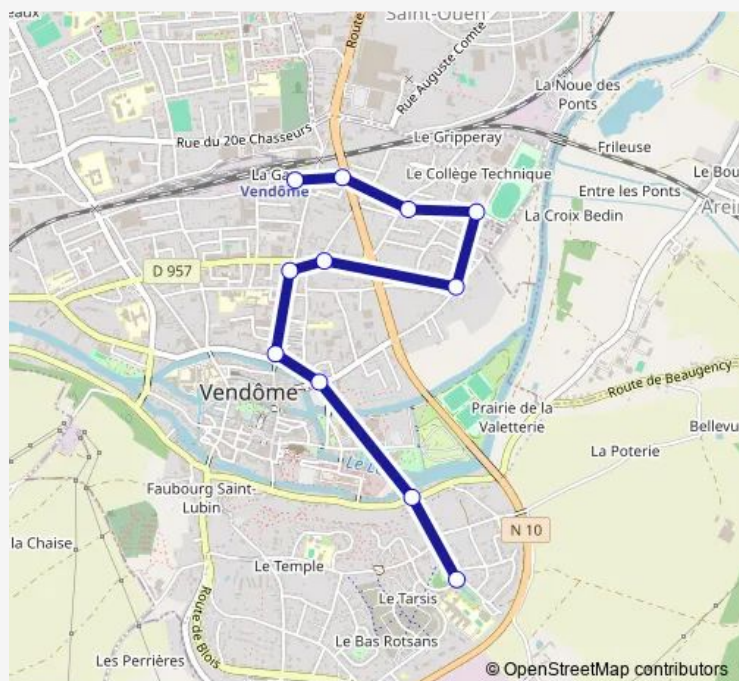

Direction

Vendome PEM Gare TER SnCF — Vendome R Lasneau

11 stops

[Open route schedule](#)

Vendome PEM Gare TER SnCF

Vendome Chautard

Vendome Hamet

Vendome Ampere

Vendome Faton

Vendome Guimond

Vendome Theatre

Vendome Rochambelles

Vendome Place Liberte

Vendome ST Bienheure

Vendome R Lasneau

Route schedule

Route info

Direction: Vendome PEM Gare TER SnCF

Stops: 11

Trip Duration: 0 hour 20 min

Direction

Vendome R Lasneau — Vendome PEM Gare TER Sncf

11 stops

[Open route schedule](#)

Thursday 16:40

Friday 16:40

Saturday —

Sunday —

Route info

Direction: Vendome R Lasneau

Stops: 11

Trip Duration: 0 hour 20 min