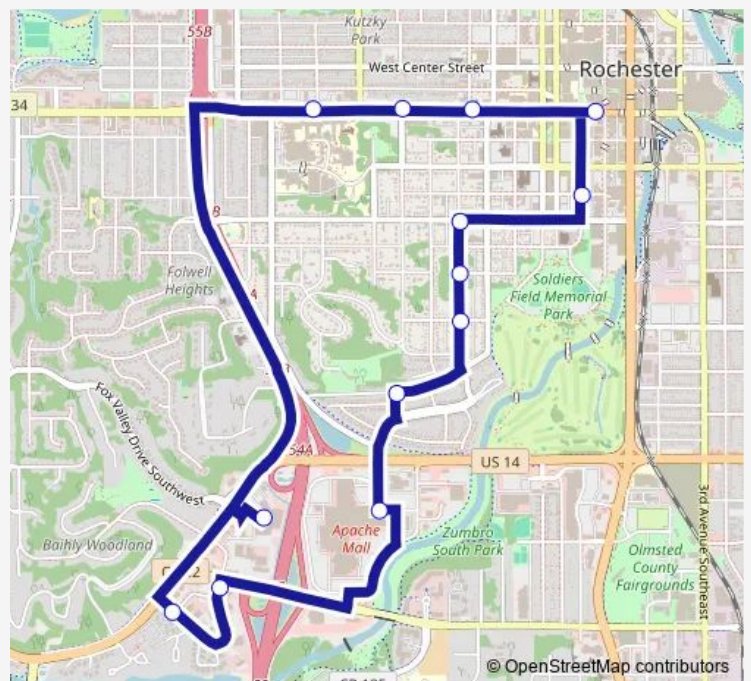

Bus 307 Route 307

[Go to website](#)

Direction
 Downtown Transit Center Station B — 5th Street South-
 west and 2nd Avenue Southwest

13 stops

[Open route schedule](#)

- Downtown Transit Center Station B
- 2nd Street Southwest and 7th Avenue Southwest
- 2nd Street Southwest and 9th Avenue Southwest
- Saint Mary's on 2nd Street and 13th Avenue Nw
- Near Salem Road Southwest and Fox Valley Drive South-
west
- Greenview Drive Southwest and Greenview Plain South-
west
- Along Greenview Drive Southwest and North of Greenview
Plain Southwest
- Apache Mall JC Penny
- 11th Street Southwest and 9th Avenue Southwest
- 7th Avenu Southwest and 9th Street Southwest
- 7th Avenue Southwest and 8th Street Southwest
- 7th Avenue Southwest and 6th Street Southwest
- 5th Street Southwest and 2nd Avenue Southwest

Route schedule

Downtown Transit Center Station B — 5th Street South-
west and 2nd Avenue Southwest

Monday	05:17-18:15
Tuesday	05:17-18:15
Wednesday	05:17-18:15
Thursday	05:17-18:15
Friday	05:17-18:15
Saturday	—
Sunday	—

Route info

Direction: Downtown Transit Center Station B

Stops: 13

Trip Duration: 0 hour 25 min

307 — Route 307

307 Bus time schedules and route maps are available in an offline PDF at busmaps.com. Use the busmaps.com website to see live bus times, train schedule or subway schedule, and step-by-step directions for all public transit in Rochester